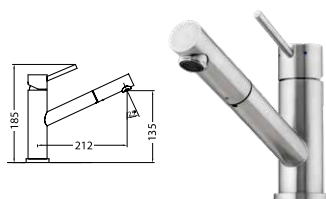

Swivel pull out mixer

Maximum pressure / 500kpa
WELS 4 Star / 7.5L per minute

- S SS2515