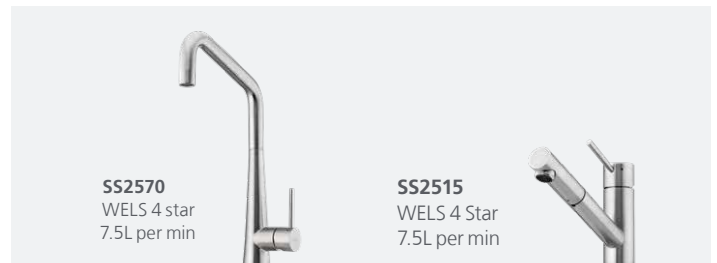

Taps /

View all taps on **pages 18-19**