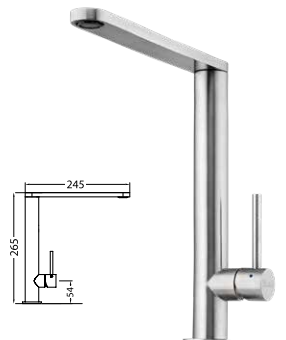

Right angle mixer

Maximum pressure / 500kpa
WELS 4 Star / 7.5L per minute

- S SS2540