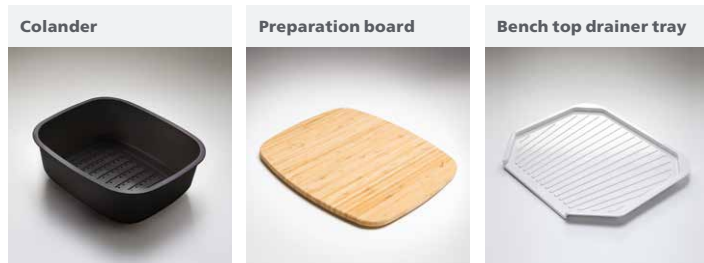

Feature Accessories /

See **page 21** for the accessories that come included with your sink.