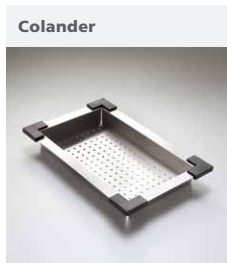

Taps /

View all taps on pages 18-19

● = Sinks available in both Black ● and White ○