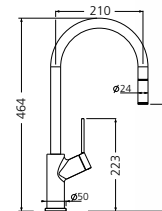

Pull out mixer

Maximum pressure / 600kpa
WELS 4 Star / 6.5L per minute

VT0398C

VT0398B

VT0398C-BLACK

VT0398C-ST-BL

VT0398B-WH

VT0398B-GM

VT0398B-AU

VT0398B-NB