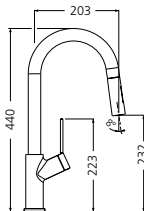

Vilo

Features /

Italian made

Vilo taps are made in Italy to ensure premium quality and reliability.

Variety

The Vilo tap range comes in a variety of styles, finishes and colours to suit your sink and kitchen design.

Pull out and spray

Choose a pull out mixer with adjustable sprays for added functionality.

Warranty

15 years*

Featured products /

Vilo pull out mixer: VT0398B-GM
Spectra sink: SB63GM NZ

Pull out spray mixer

Maximum pressure / 600kpa
WELS 4 Star / 6.5L per minute

VT0426C

VT0426B

VT0426B-ST-BL

Pull out mixer

Maximum pressure / 600kpa
WELS 4 Star / 6.5L per minute

VT0398C

VT0398B

VT0398C-BLACK

VT0398C-ST-BL

VT0398B-WH

VT0398B-GM

VT0398B-AU

VT0398B-NB

Pepe

Features /

Italian made

Pepe taps are made in Italy to ensure premium quality and reliability.

Variety

The Pepe tap comes in a variety of finishes and colours to suit your sink and kitchen design.

Distinct design

A bold design that will make a statement in your kitchen.

Warranty 15 years*

Swivel mixer

Maximum pressure / 600kpa
WELS 4 Star / 7.5L per minute

PT2010C-BLACK

PT2010C-ST-BL