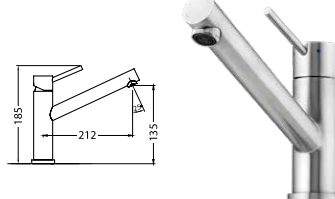

Swivel mixer

Maximum pressure / 500kpa
WELS 4 Star / 7.5L per minute

- S SS2510