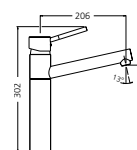

Swivel mixer

Maximum pressure / 600kpa
WELS 4 Star / 7.5L per minute

PT2010C-BLACK

PT2010C-ST-BL