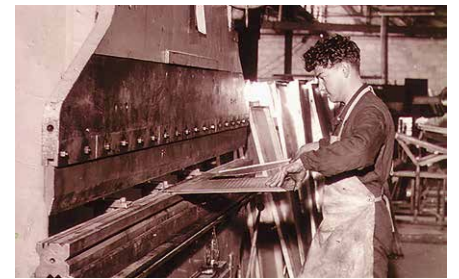

Our design expertise and commitment to quality continue. We now offer a range of premium composite granite sinks, as well as solid brass and stainless steel kitchen and laundry tapware.

The extensive range and superior design of our sinks and taps are enjoyed by homeowners across Australia and New Zealand where the Oliveri name continues to be synonymous with style and quality.

Did you know?

Our founders decided on the name 'Oliveri' in a local Adelaide restaurant, by voting on names written on napkins. The accent in Oliveri is the tick that sealed the deal!

Oliveri®