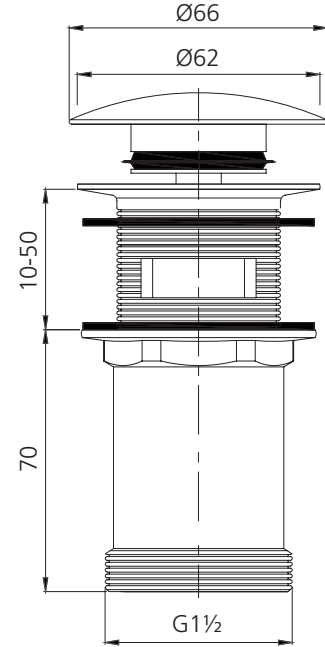

# Wastes & Traps

**ACC706-D-CH**

Universal Chrome Pop-up Plug & Waste