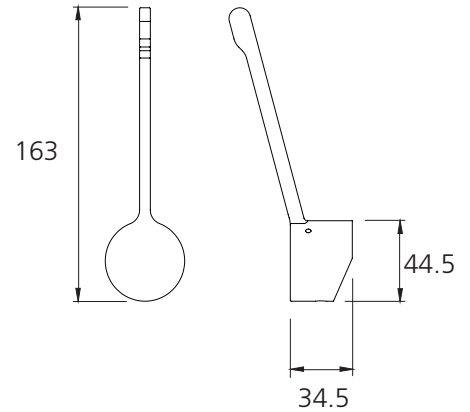

Essente

ACCH002

Essente Brushed Gold Care Handle For Goose Neck Mixer

PREMIUM
304 GRADE
STAINLESS
STEEL

All dimensions in mm

Compatible tapware models:

- SS2525-AU Essente Brushed Gold Goose Neck Pull Out Mixer
- SS2575-AU Essente Brushed Gold Square Goose Neck Pull Out Mixer

Specifications /

Style	Extended lever length handle
Compatible tapware	Oliveri Essente goose neck mixers
Finish	Brushed gold (PVD)
Materials	304 Grade stainless steel
Product weight	0.14kg
Warranty	7 years part, 5 years finish, 1 year labour (refer to oliveri.com.au).
Maintenance and care instructions	All surfaces should be cleaned with mild liquid detergent or soap and water. Do not use cream cleaners or citrus based cleaning products, as they are abrasive. Use of unsuitable cleaning agents may damage the surface. Any damage caused in this way will not be covered by warranty.