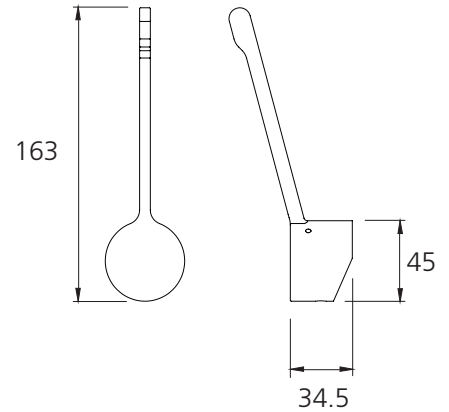

Essente

ACCH005

Essente Stainless Steel Care Handle For Swivel Mixer

PREMIUM
304 GRADE
STAINLESS
STEEL

All dimensions in mm

Compatible tapware models:

- SS2510 Essente Stainless Steel Swivel Mixer
- SS2515 Essente Stainless Steel Swivel Pull Out Mixer

Specifications /

Style	Extended lever length handle
Compatible tapware	Oliveri Essente swivel mixers
Finish	Natural (stainless steel)
Materials	304 Grade stainless steel
Product weight	0.14kg
Warranty	7 years part, 1 year labour (refer to oliveri.com.au).
Maintenance and care instructions	All surfaces should be cleaned with mild liquid detergent or soap and water. Do not use cream cleaners or citrus based cleaning products, as they are abrasive. Use of unsuitable cleaning agents may damage the surface. Any damage caused in this way will not be covered by warranty.

© Registered trademark of Oliveri Solutions. Under its policy of ongoing product development Oliveri Solutions may from time to time change product specification without notice. All dimensions given are approximate and should be checked prior to installation. See oliveri.com.au for installation and warranty details. * 10 Year Warranty: 5 years only (parts & labour) plus an additional 5 years on the Cartridge (parts only).