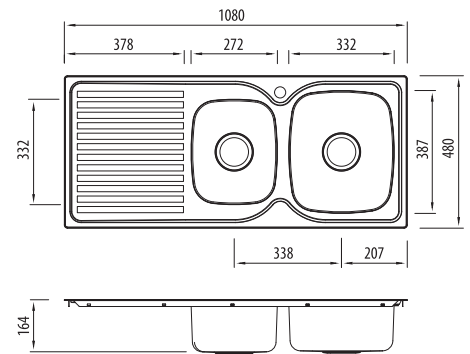

### 1 & 3/4 Bowl Topmount Sink With Drainer

#### Specifications /

<b>Sink size</b>	1080W x 480H mm
<b>Bowl size</b>	Main Bowl 330W x 385H x 155D / 17L 3/4 Bowl 270W x 330H x 155D / 12L
<b>Construction</b>	2 piece, bowls and drainer seam welded
<b>Material</b>	304 grade, 18/10 polished stainless steel (0.8 mm thick)
<b>Installation</b>	Topmount
<b>Fixings</b>	Adjustable clips supplied, and sealing gasket fitted
<b>Min cabinet size</b>	700 mm
<b>Tap holes</b>	1 tap hole
<b>Waste fittings</b>	2 x 90 mm basket wastes included
<b>Overflow</b>	Included
<b>Carton size</b>	1120 x 520 x 190 mm
<b>Weight</b>	7.5 kg
<b>Warranty</b>	Lifetime manufacturer's warranty (refer to oliveri.co.nz)
<b>Maintenance and care instructions</b>	All surfaces should be cleaned with mild liquid detergent or soap and water. To maintain the shine on your Oliveri stainless steel sink, we recommended the use of any of the easy to obtain, non-abrasive stainless steel cleaners or metal polishes.