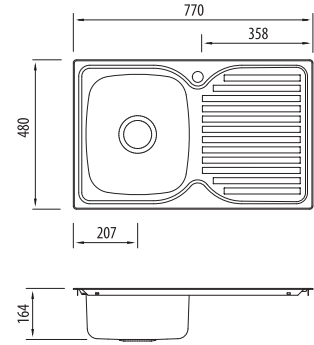

Endeavour

EE21 NZ 1TH OF

Single Bowl Topmount Sink With Drainer

All dimensions in mm

Specifications /

Sink size	770W x 480H mm
Bowl size	Main Bowl 330W x 385H x 155D / 17L
Construction	2 piece, bowl and drainer seam welded
Material	304 grade, 18/10 polished stainless steel (0.8 mm thick)
Installation	Topmount
Fixings	Adjustable clips and sealing foam supplied
Min cabinet size	500 mm
Tap holes	1 tap hole
Waste fittings	1 x 90 mm basket waste included
Overflow	Included
Carton size	800 x 520 x 190 mm
Weight	5 kg
Warranty	Lifetime manufacturer's warranty (refer to oliveri.co.nz)
Maintenance and care instructions	All surfaces should be cleaned with mild liquid detergent or soap and water. To maintain the shine on your Oliveri stainless steel sink, we recommended the use of any of the easy to obtain, non-abrasive stainless steel cleaners or metal polishes.

Included accessories /

AC05
Basket Waste Kit for
Overflow

Overflow
Round with Cover