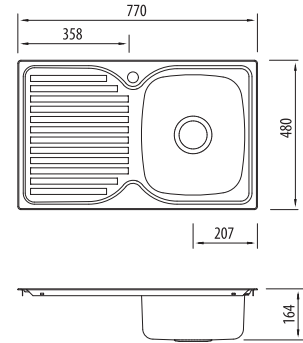

Endeavour

EE22 NZ 1TH OF

Single Bowl Topmount Sink With Drainer

All dimensions in mm

Specifications /

Sink size	770W x 480H mm
Bowl size	Main Bowl 330W x 385H x 155D / 17L
Construction	2 piece, bowl and drainer seam welded
Material	304 grade, 18/10 polished stainless steel (0.8 mm thick)
Installation	Topmount
Fixings	Adjustable clips and sealing foam supplied
Min cabinet size	500 mm
Tap holes	1 tap hole
Waste fittings	1 x 90 mm basket waste included
Overflow	Included
Carton size	800 x 520 x 190 mm
Weight	5 kg
Warranty	Lifetime manufacturer's warranty (refer to oliveri.co.nz)
Maintenance and care instructions	All surfaces should be cleaned with mild liquid detergent or soap and water. To maintain the shine on your Oliveri stainless steel sink, we recommended the use of any of the easy to obtain, non-abrasive stainless steel cleaners or metal polishes.

Included accessories /

AC05
Basket Waste Kit for
Overflow

Overflow
Round with Cover