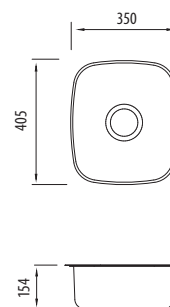

Endeavour

EE30U NZ OF

Single Bowl Undermount Sink

All dimensions in mm

Specifications /

Sink size	350W x 405H mm
Bowl size	Main Bowl 330W x 385H x 155D / 17L
Construction	2 piece, bowl and rim seam welded
Material	304 grade, 18/10 polished stainless steel (0.8 mm thick)
Installation	Undermount
Fixings	N/A
Min cabinet size	500 mm
Tap holes	N/A
Waste fittings	1 x 90 mm basket waste included
Overflow	Included
Carton size	500 x 420 x 210 mm
Weight	4.5 kg
Warranty	Lifetime manufacturer's warranty (refer to oliveri.co.nz)
Maintenance and care instructions	All surfaces should be cleaned with mild liquid detergent or soap and water. To maintain the shine on your Oliveri stainless steel sink, we recommended the use of any of the easy to obtain, non-abrasive stainless steel cleaners or metal polishes.