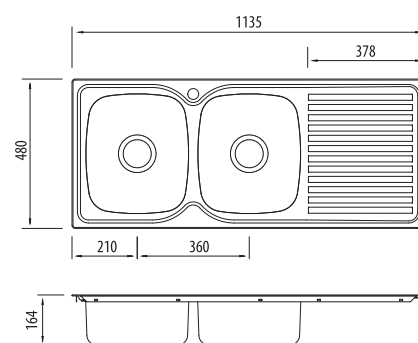

Endeavour

EE71 NZ 1TH OF

Double Bowl Topmount Sink With Drainer

All dimensions in mm

Specifications /

Sink size	1135W x 480H mm
Bowl size	Main Bowl 330W x 385H x 155D / 17L Main Bowl 330W x 385H x 155D / 17L
Construction	2 piece, bowls and drainer seam welded
Material	304 grade, 18/10 polished stainless steel (0.8 mm thick)
Installation	Topmount
Fixings	Adjustable clips supplied, and sealing gasket fitted
Min cabinet size	800 mm
Tap holes	1 tap hole
Waste fittings	2 x 90 mm basket waste included
Overflow	Included
Carton size	1240 x 520 x 190 mm
Weight	8.5 kg
Warranty	Lifetime manufacturer's warranty (refer to oliveri.co.nz)
Maintenance and care instructions	All surfaces should be cleaned with mild liquid detergent or soap and water. To maintain the shine on your Oliveri stainless steel sink, we recommended the use of any of the easy to obtain, non-abrasive stainless steel cleaners or metal polishes.