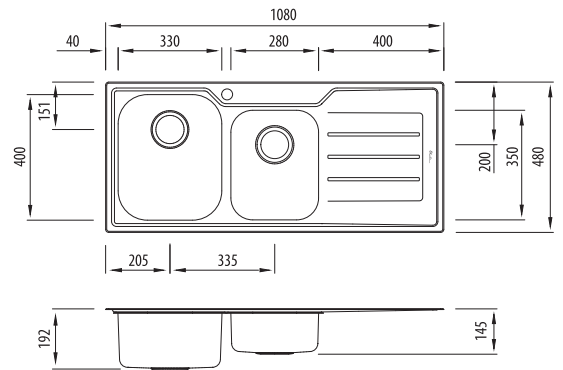

## FL111 NZ 1TH OF

1 & 3/4 Bowl Topmount Sink With Drainer

All dimensions in mm

### Specifications /

<b>Sink size</b>	1080W x 480H mm
<b>Bowl size</b>	Main Bowl 330W x 400H x 180D / 21L 3/4 Bowl 280W x 350H x 130D / 11L
<b>Construction</b>	2 piece, bowls and drainer seam welded
<b>Material</b>	304 grade, 18/10 polished stainless steel (0.8 mm thick)
<b>Installation</b>	Topmount recommended
<b>Fixings</b>	Adjustable clips and sealing foam supplied
<b>Min cabinet size</b>	700 mm
<b>Tap holes</b>	1 tap hole
<b>Waste fittings</b>	2 x 90 mm basket wastes included
<b>Overflow</b>	Included
<b>Carton size</b>	1090 x 490 x 200 mm
<b>Weight</b>	7.5 kg
<b>Warranty</b>	Lifetime manufacturer's warranty (refer to <a href="http://oliveri.co.nz">oliveri.co.nz</a> )
<b>Maintenance and care instructions</b>	All surfaces should be cleaned with mild liquid detergent or soap and water. To maintain the shine on your Oliveri stainless steel sink, we recommended the use of any of the easy to obtain, non-abrasive stainless steel cleaners or metal polishes.