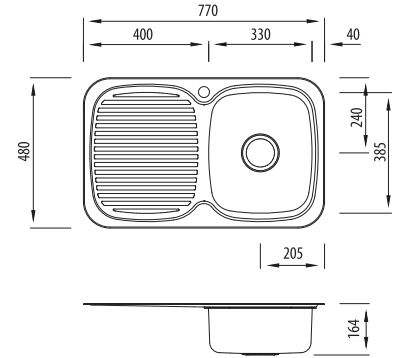

# LakeLand

LL117 NZ 1TH OF  
Single Bowl Sink With Drainer

All dimensions in mm

## Specifications /

<b>Sink size</b>	770W x 480H mm
<b>Bowl size</b>	Main Bowl 330W x 385H x 155D / 17L
<b>Construction</b>	2 piece, bowls and drainer seam welded
<b>Material</b>	304 grade, 18/10 polished stainless steel (0.8 mm thick)
<b>Installation</b>	Topmount recommended
<b>Fixings</b>	Adjustable clips and sealing foam supplied
<b>Min cabinet size</b>	500 mm
<b>Tap holes</b>	1 tap hole only
<b>Waste fittings</b>	1 x 90 mm basket waste included
<b>Overflow</b>	Included
<b>Carton size</b>	780 x 490 x 170 mm
<b>Weight</b>	4.5 kg
<b>Warranty</b>	Lifetime manufacturer's warranty (refer to <a href="http://oliveri.co.nz">oliveri.co.nz</a> )
<b>Maintenance and care instructions</b>	All surfaces should be cleaned with mild liquid detergent or soap and water. To maintain the shine on your Oliveri stainless steel sink, we recommended the use of any of the easy to obtain, non-abrasive stainless steel cleaners or metal polishes.