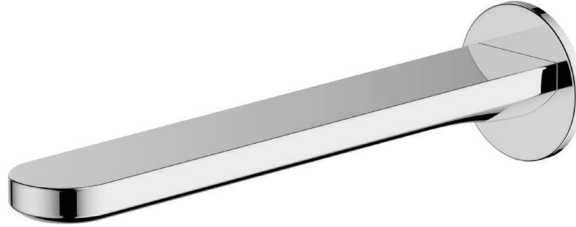

London

Dual Flow | 6 and 5 Star WELS Rated

Lead FREE

LON099200FCR
Chrome Wall Spout

All dimensions in mm

Dual WELS Rated
Product supplied with WELS 6 Star aerator installed. WELS 5 Star aerator included for optional use.

Specifications /

WELS rating	6 Star, 4.5 L per min, 5 Star, 6.0 L per min
WELS registration number	T43970, T43966
Temperature rating (min / max)	1°C - 65°C
Pressure rating (min / max)	150 kPa - 500 kPa
Finish	Chrome (electroplating)
Materials	Lead free brass spout
Installation	200 mm fixed wall spout
Product weight	0.6 kg
Water supply	Mains
Warranty	15 years body and finish; 5 years seals, fittings, aerators; 1 year labour (see Oliveri website for full details)
Maintenance and care instructions	All surfaces should be cleaned with mild liquid detergent or soap and water. Do not use cream cleaners or citrus based cleaning products, as they are abrasive. Use of unsuitable cleaning agents may damage the surface. Any damage caused in this way will not be covered by warranty.