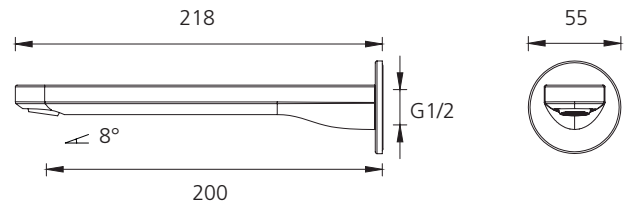

London

Dual Flow | 6 and 5 Star WELS Rated

Lead FREE

LON099200FCR
Chrome Wall Spout

All dimensions in mm

Dual WELS Rated
Product supplied with WELS 6 Star aerator installed. WELS 5 Star aerator included for optional use.

Specifications /

WELS rating	6 Star, 4.5 L per min, 5 Star, 6.0 L per min
WELS registration number	T43970, T43966
Temperature rating (min / max)	1°C - 65°C
Pressure rating (min / max)	150 kPa - 500 kPa
Finish	Chrome (electroplating)
Materials	Lead free brass spout
Installation	200 mm fixed wall spout
Product weight	0.6 kg
Water supply	Mains
Warranty	15 years body and finish; 5 years seals, fittings, aerators; 1 year labour (see Oliveri website for full details)
Maintenance and care instructions	All surfaces should be cleaned with mild liquid detergent or soap and water. Do not use cream cleaners or citrus based cleaning products, as they are abrasive. Use of unsuitable cleaning agents may damage the surface. Any damage caused in this way will not be covered by warranty.