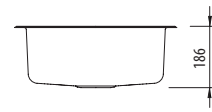

Solitaire

LR510 NZ

Round Bowl Universal Sink

All dimensions in mm

Specifications /

Sink size	490W x 490H mm
Bowl size	Round Bowl 420W x 180D / 24L
Construction	Single piece
Material	304 grade, 18/10 polished stainless steel (0.8 mm thick)
Installation	Topmount or undermount
Fixings	Adjustable clips and sealing foam supplied
Min cabinet size	500 mm
Tap holes	N/A
Waste fittings	1 x 90 mm basket waste included
Overflow	Not available
Carton size	574 x 574 x 230 mm
Weight	4 kg
Warranty	Lifetime manufacturer's warranty (refer to oliveri.co.nz)
Maintenance and care instructions	All surfaces should be cleaned with mild liquid detergent or soap and water. To maintain the shine on your Oliveri stainless steel sink, we recommended the use of any of the easy to obtain, non-abrasive stainless steel cleaners or metal polishes.