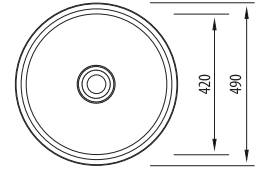

Solitaire

LR510 NZ

Round Bowl Universal Sink

All dimensions in mm

Specifications /

Sink size	490W x 490H mm
Bowl size	Round Bowl 420W x 180D / 24L
Construction	Single piece
Material	304 grade, 18/10 polished stainless steel (0.8 mm thick)
Installation	Topmount or undermount
Fixings	Adjustable clips and sealing foam supplied
Min cabinet size	500 mm
Tap holes	N/A
Waste fittings	1 x 90 mm basket waste included
Overflow	Not available
Carton size	574 x 574 x 230 mm
Weight	4 kg
Warranty	Lifetime manufacturer's warranty (refer to oliveri.co.nz)
Maintenance and care instructions	All surfaces should be cleaned with mild liquid detergent or soap and water. To maintain the shine on your Oliveri stainless steel sink, we recommended the use of any of the easy to obtain, non-abrasive stainless steel cleaners or metal polishes.