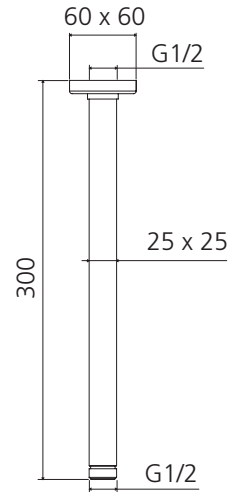

Monaco

MO0007CG

Classic Gold Ceiling Mounted Shower Arm

Specifications /

Temperature rating (min / max)	1°C - 65°C
Pressure rating (min / max)	150 kPa - 500 kPa
Finish	Classic gold (PVD)
Materials	Brass
Water supply	Mains
Connections	G 1/2 Female
Mounting methods	Ceiling mounted
Product weight	0.58 kg
Parts List	Shower arm x 1, flange x 1
Warranty	5 years replacement parts and finish; 1 year labour (see Oliveri website for full details)
Maintenance and care instructions	All surfaces should be cleaned with mild liquid detergent or soap and water. Do not use cream cleaners or citrus based cleaning products, as they are abrasive. Use of unsuitable cleaning agents may damage the surface. Any damage caused in this way will not be covered by warranty.