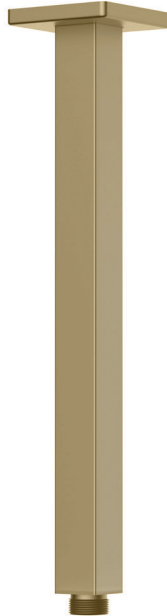

Monaco

MO0007CG

Classic Gold Ceiling Mounted Shower Arm

Specifications /

Temperature rating (min / max)	1°C - 65°C
Pressure rating (min / max)	150 kPa - 500 kPa
Finish	Classic gold (PVD)
Materials	Brass
Water supply	Mains
Connections	G 1/2 Female
Mounting methods	Ceiling mounted
Product weight	0.58 kg
Parts List	Shower arm x 1, flange x 1
Warranty	5 years replacement parts and finish; 1 year labour (see Oliveri website for full details)
Maintenance and care instructions	All surfaces should be cleaned with mild liquid detergent or soap and water. Do not use cream cleaners or citrus based cleaning products, as they are abrasive. Use of unsuitable cleaning agents may damage the surface. Any damage caused in this way will not be covered by warranty.