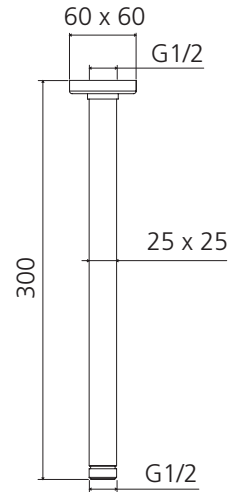

Monaco

MO0007CR

Chrome Ceiling Mounted Shower Arm

Specifications /

Temperature rating (min / max)	1°C - 65°C
Pressure rating (min / max)	150 kPa - 500 kPa
Finish	Chrome (electroplating)
Materials	Brass
Water supply	Mains
Connections	G 1/2 Female
Mounting methods	Ceiling mounted
Product weight	0.58 kg
Parts List	Shower arm x 1, flange x 1
Warranty	5 years replacement parts and finish; 1 year labour (see Oliveri website for full details)
Maintenance and care instructions	All surfaces should be cleaned with mild liquid detergent or soap and water. Do not use cream cleaners or citrus based cleaning products, as they are abrasive. Use of unsuitable cleaning agents may damage the surface. Any damage caused in this way will not be covered by warranty.