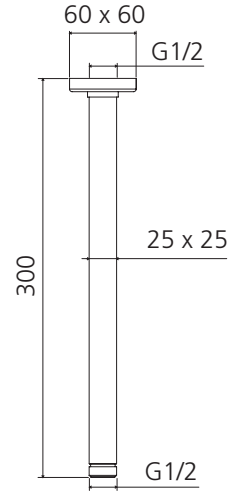

Monaco

MO0007MB

Matte Black Ceiling Mounted Shower Arm

Specifications /

Temperature rating (min / max)	1°C - 65°C
Pressure rating (min / max)	150 kPa - 500 kPa
Finish	Matte black (powder coated)
Materials	Brass
Water supply	Mains
Connections	G 1/2 Female
Mounting methods	Ceiling mounted
Product weight	0.58 kg
Parts List	Shower arm x 1, flange x 1
Warranty	5 years replacement parts and finish; 1 year labour (see Oliveri website for full details)
Maintenance and care instructions	All surfaces should be cleaned with mild liquid detergent or soap and water. Do not use cream cleaners or citrus based cleaning products, as they are abrasive. Use of unsuitable cleaning agents may damage the surface. Any damage caused in this way will not be covered by warranty.