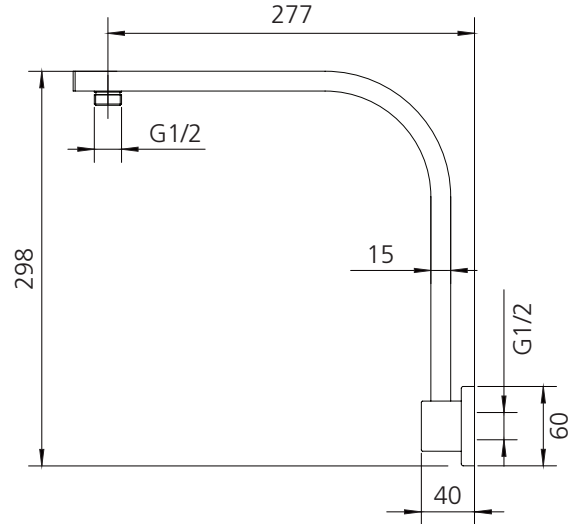

# Monaco

**MO0009BN**

Brushed Nickel Raised Wall Mounted Shower Arm

All dimensions in mm

## Specifications /

<b>Temperature rating (min / max)</b>	1°C - 65°C
<b>Pressure rating (min / max)</b>	150 kPa - 500 kPa
<b>Finish</b>	Brushed nickel (PVD)
<b>Materials</b>	Brass
<b>Water supply</b>	Mains
<b>Connections</b>	G 1/2 Female
<b>Mounting methods</b>	Wall mounted
<b>Product weight</b>	0.81 kg
<b>Parts List</b>	Shower arm x 1, flange x 1
<b>Warranty</b>	5 years replacement parts and finish; 1 year labour (see Oliveri website for full details)
<b>Maintenance and care instructions</b>	All surfaces should be cleaned with mild liquid detergent or soap and water. Do not use cream cleaners or citrus based cleaning products, as they are abrasive. Use of unsuitable cleaning agents may damage the surface. Any damage caused in this way will not be covered by warranty.