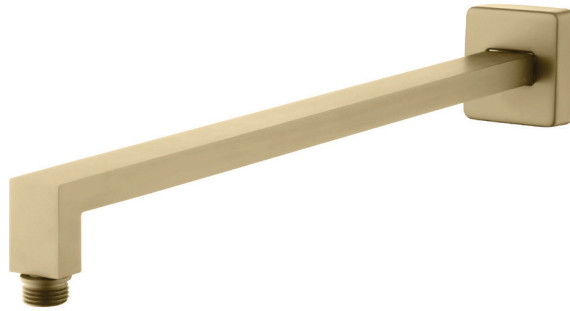

Monaco

MO16330CG

Classic Gold Wall Mounted Shower Arm

All dimensions in mm

Specifications /

Temperature rating (min / max)	1°C - 65°C
Pressure rating (min / max)	150 kPa - 500 kPa
Finish	Classic Gold (PVD)
Materials	Brass
Water supply	Mains
Connections	G 1/2 Female
Mounting methods	Wall mounted
Product weight	0.45 kg
Parts List	Shower arm x 1, flange x 1
Warranty	5 years replacement parts and finish; 1 year labour (see Oliveri website for full details)
Maintenance and care instructions	All surfaces should be cleaned with mild liquid detergent or soap and water. Do not use cream cleaners or citrus based cleaning products, as they are abrasive. Use of unsuitable cleaning agents may damage the surface. Any damage caused in this way will not be covered by warranty.