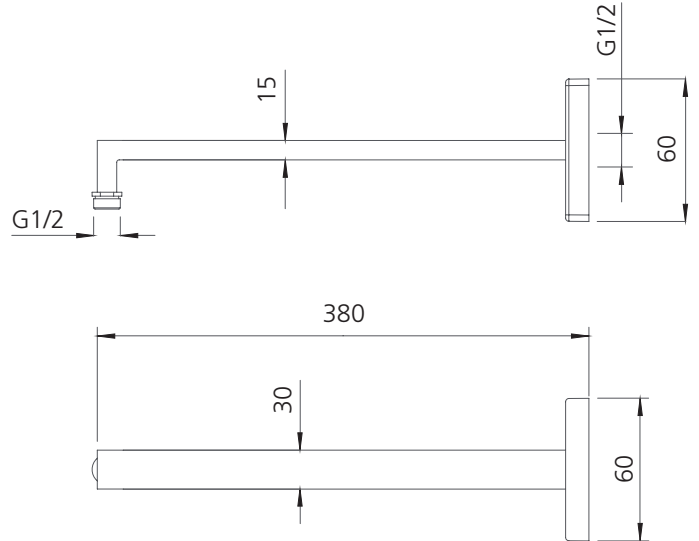

Monaco

MO16330CG

Classic Gold Wall Mounted Shower Arm

All dimensions in mm

Specifications /

Temperature rating (min / max)	1°C - 65°C
Pressure rating (min / max)	150 kPa - 500 kPa
Finish	Classic Gold (PVD)
Materials	Brass
Water supply	Mains
Connections	G 1/2 Female
Mounting methods	Wall mounted
Product weight	0.45 kg
Parts List	Shower arm x 1, flange x 1
Warranty	5 years replacement parts and finish; 1 year labour (see Oliveri website for full details)
Maintenance and care instructions	All surfaces should be cleaned with mild liquid detergent or soap and water. Do not use cream cleaners or citrus based cleaning products, as they are abrasive. Use of unsuitable cleaning agents may damage the surface. Any damage caused in this way will not be covered by warranty.