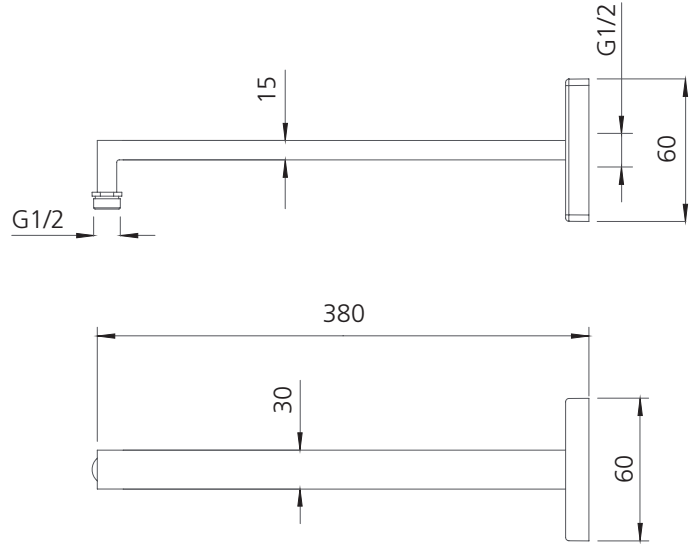

Monaco

MO16330MB

Matte Black Wall Mounted Shower Arm

All dimensions in mm

Specifications /

Temperature rating (min / max)	1°C - 65°C
Pressure rating (min / max)	150 kPa - 500 kPa
Finish	Matte black (powder coated)
Materials	Brass
Water supply	Mains
Connections	G 1/2 Female
Mounting methods	Wall mounted
Product weight	0.45 kg
Parts List	Shower arm x 1, flange x 1
Warranty	5 years replacement parts and finish; 1 year labour (see Oliveri website for full details)
Maintenance and care instructions	All surfaces should be cleaned with mild liquid detergent or soap and water. Do not use cream cleaners or citrus based cleaning products, as they are abrasive. Use of unsuitable cleaning agents may damage the surface. Any damage caused in this way will not be covered by warranty.