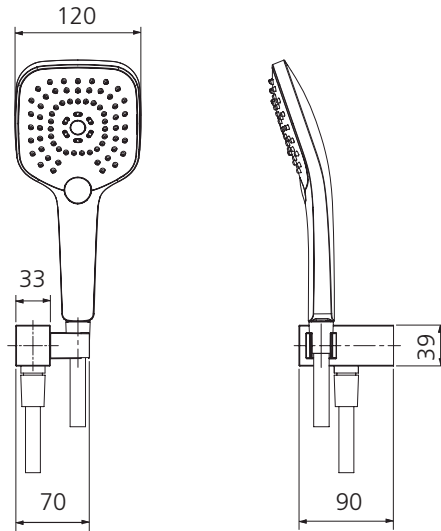

# Monaco

**MO168013BCR**

Chrome Hand Shower With Bracket

## Specifications /

<b>WELS rating</b>	3 Stars, 9 L per minute
<b>WELS registration number</b>	S13681
<b>Temperature rating (min / max)</b>	1°C - 65°C
<b>Pressure rating (min / max)</b>	150 kPa - 500 kPa
<b>Finish</b>	Chrome (electroplating) with white shower face
<b>Shower head functions</b>	Three spray functions
<b>Materials</b>	Brass/ABS Plastic
<b>Water supply</b>	Mains
<b>Connections</b>	G 1/2 BSP
<b>Mounting methods</b>	Wall mounted
<b>Product weight</b>	0.71 kg
<b>Parts List</b>	Hand shower x 1, wall bracket x 1, hose x 1
<b>Warranty</b>	15 years main body; 7 years finish; 5 years shower head, shower arm, plastic hand piece; 2 years hose, seals, o'rings; 1 year labour (see Oliveri website for full details)
<b>Maintenance and care instructions</b>	All surfaces should be cleaned with mild liquid detergent or soap and water. Do not use cream cleaners or citrus based cleaning products, as they are abrasive. Use of unsuitable cleaning agents may damage the surface. Any damage caused in this way will not be covered by warranty.