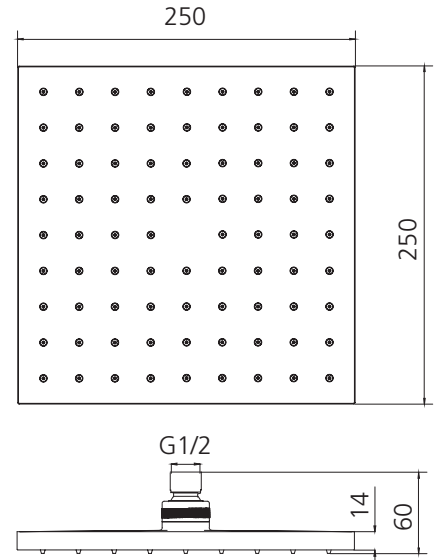

Monaco

MO29301BN

Brushed Nickel Shower Rose 250mm

All dimensions in mm

Specifications /

WELS rating	3 Stars, 9 L per minute
WELS registration number	S13697
Temperature rating (min / max)	1°C - 65°C
Pressure rating (min / max)	150 kPa - 500 kPa
Finish	Brushed Nickel (PVD)
Materials	ABS Plastic
Water supply	Mains
Connections	G 1/2 Female
Product weight	0.84 kg
Parts List	Shower head x 1
Warranty	5 years replacement parts and finish; 1 year labour (see Oliveri website for full details)
Maintenance and care instructions	All surfaces should be cleaned with mild liquid detergent or soap and water. Do not use cream cleaners or citrus based cleaning products, as they are abrasive. Use of unsuitable cleaning agents may damage the surface. Any damage caused in this way will not be covered by warranty.