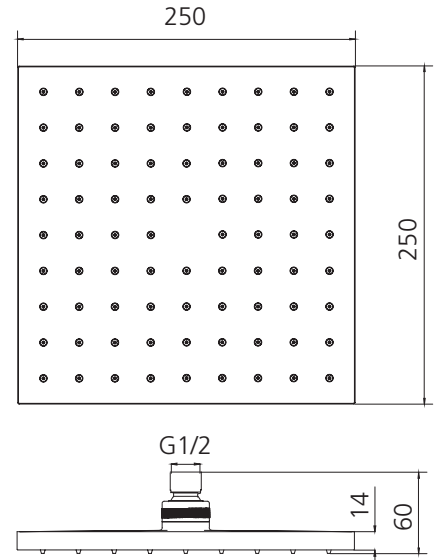

# Monaco

**MO29301CG**

Classic Gold Shower Rose 250mm

All dimensions in mm

## Specifications /

<b>WELS rating</b>	3 Stars, 9 L per minute
<b>WELS registration number</b>	S13697
<b>Temperature rating (min / max)</b>	1°C - 65°C
<b>Pressure rating (min / max)</b>	150 kPa - 500 kPa
<b>Finish</b>	Classic Gold (PVD)
<b>Materials</b>	ABS Plastic
<b>Water supply</b>	Mains
<b>Connections</b>	G 1/2 Female
<b>Product weight</b>	0.84 kg
<b>Parts List</b>	Shower head x 1
<b>Warranty</b>	5 years replacement parts and finish; 1 year labour (see Oliveri website for full details)
<b>Maintenance and care instructions</b>	All surfaces should be cleaned with mild liquid detergent or soap and water. Do not use cream cleaners or citrus based cleaning products, as they are abrasive. Use of unsuitable cleaning agents may damage the surface. Any damage caused in this way will not be covered by warranty.