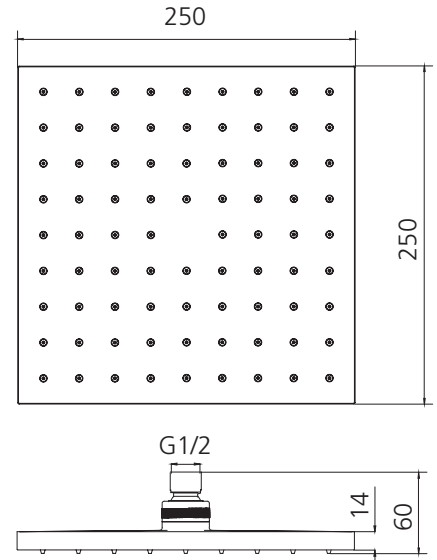

# Monaco

**MO29301MB**

Matte Black Shower Rose 250mm

## Specifications /

<b>WELS rating</b>	3 Stars, 9 L per minute
<b>WELS registration number</b>	S13698
<b>Temperature rating (min / max)</b>	1°C - 65°C
<b>Pressure rating (min / max)</b>	150 kPa - 500 kPa
<b>Finish</b>	Matte black (powder coated)
<b>Materials</b>	ABS Plastic
<b>Water supply</b>	Mains
<b>Connections</b>	G 1/2 Female
<b>Product weight</b>	0.84 kg
<b>Parts List</b>	Shower head x 1
<b>Warranty</b>	5 years replacement parts and finish; 1 year labour (see Oliveri website for full details)
<b>Maintenance and care instructions</b>	All surfaces should be cleaned with mild liquid detergent or soap and water. Do not use cream cleaners or citrus based cleaning products, as they are abrasive. Use of unsuitable cleaning agents may damage the surface. Any damage caused in this way will not be covered by warranty.