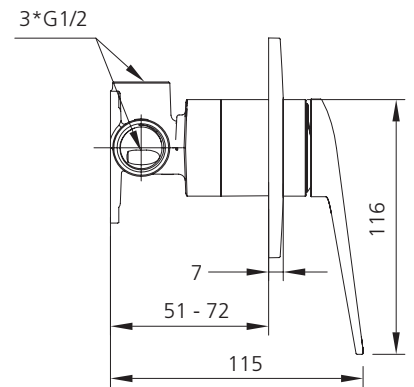

# Paris

**PA100500FBN** (Inwall Body: UNI-A2-BY / Trim Kit: PA100500FBN-TK)  
Brushed Nickel Wall Mixer

All dimensions in mm

**Complete Inwall Body and Trim Kit**

**SERIES 2**

**Included components**

Inwall body (compatible with Paris, Venice and London ranges) and interchangeable trim kit.

## Specifications /

<b>Temperature rating (min / max)</b>	1°C - 65°C
<b>Pressure rating (min / max)</b>	150 kPa - 500 kPa
<b>Finish</b>	Brushed nickel (PVD)
<b>Materials</b>	Lead free brass body and zinc handle
<b>Cartridge size</b>	35 mm
<b>Cartridge type</b>	Ceramic disc cartridge
<b>Product weight</b>	1.19 kg
<b>Water supply</b>	Mains
<b>Warranty</b>	15 years cartridge and body; 10 years finish; 5 years seals, fittings; 1 year labour (see Oliveri website for full details)
<b>Maintenance and care instructions</b>	All surfaces should be cleaned with mild liquid detergent or soap and water. Do not use cream cleaners or citrus based cleaning products, as they are abrasive. Use of unsuitable cleaning agents may damage the surface. Any damage caused in this way will not be covered by warranty.