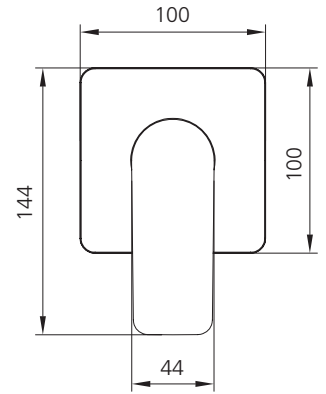

# Paris

**PA100500FBN** (Inwall Body: UNI-A2-BY / Trim Kit: PA100500FBN-TK)  
Brushed Nickel Wall Mixer

All dimensions in mm

**Complete Inwall Body and Trim Kit**

**SERIES 2**

**Included components**

Inwall body (compatible with Paris, Venice and London ranges) and interchangeable trim kit.

## Specifications /

<b>Temperature rating (min / max)</b>	1°C - 65°C
<b>Pressure rating (min / max)</b>	150 kPa - 500 kPa
<b>Finish</b>	Brushed nickel (PVD)
<b>Materials</b>	Lead free brass body and zinc handle
<b>Cartridge size</b>	35 mm
<b>Cartridge type</b>	Ceramic disc cartridge
<b>Product weight</b>	1.19 kg
<b>Water supply</b>	Mains
<b>Warranty</b>	15 years cartridge and body; 10 years finish; 5 years seals, fittings; 1 year labour (see Oliveri website for full details)
<b>Maintenance and care instructions</b>	All surfaces should be cleaned with mild liquid detergent or soap and water. Do not use cream cleaners or citrus based cleaning products, as they are abrasive. Use of unsuitable cleaning agents may damage the surface. Any damage caused in this way will not be covered by warranty.