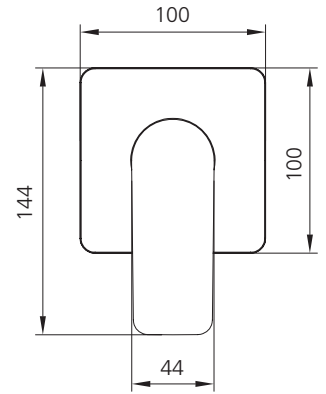

# Paris

**PA100500FCR** (Inwall Body: UNI-A2-BY / Trim Kit: PA100500FCR-TK)  
 Chrome Wall Mixer

All dimensions in mm

**Complete Inwall Body and Trim Kit**

SERIES 2

**Included components**

Inwall body (compatible with Paris, Venice and London ranges) and interchangeable trim kit.

## Specifications /

<b>Temperature rating (min / max)</b>	1°C - 65°C
<b>Pressure rating (min / max)</b>	150 kPa - 500 kPa
<b>Finish</b>	Chrome (electroplating)
<b>Materials</b>	Lead free brass body and zinc handle
<b>Cartridge size</b>	35 mm
<b>Cartridge type</b>	Ceramic disc cartridge
<b>Product weight</b>	1.19 kg
<b>Water supply</b>	Mains
<b>Warranty</b>	15 years cartridge, body and finish; 5 years seals, fittings; 1 year labour (see Oliveri website for full details)
<b>Maintenance and care instructions</b>	All surfaces should be cleaned with mild liquid detergent or soap and water. Do not use cream cleaners or citrus based cleaning products, as they are abrasive. Use of unsuitable cleaning agents may damage the surface. Any damage caused in this way will not be covered by warranty.