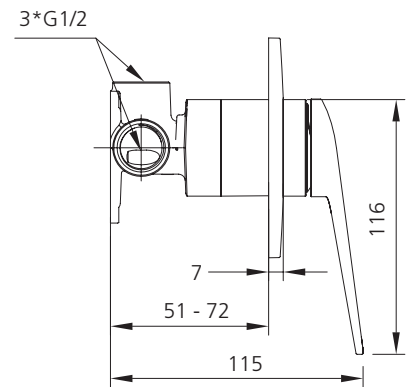

# Paris

**PA100500FCR** (Inwall Body: UNI-A2-BY / Trim Kit: PA100500FCR-TK)  
 Chrome Wall Mixer

All dimensions in mm

**Complete Inwall Body and Trim Kit**

SERIES 2

**Included components**

Inwall body (compatible with Paris, Venice and London ranges) and interchangeable trim kit.

## Specifications /

<b>Temperature rating (min / max)</b>	1°C - 65°C
<b>Pressure rating (min / max)</b>	150 kPa - 500 kPa
<b>Finish</b>	Chrome (electroplating)
<b>Materials</b>	Lead free brass body and zinc handle
<b>Cartridge size</b>	35 mm
<b>Cartridge type</b>	Ceramic disc cartridge
<b>Product weight</b>	1.19 kg
<b>Water supply</b>	Mains
<b>Warranty</b>	15 years cartridge, body and finish; 5 years seals, fittings; 1 year labour (see Oliveri website for full details)
<b>Maintenance and care instructions</b>	All surfaces should be cleaned with mild liquid detergent or soap and water. Do not use cream cleaners or citrus based cleaning products, as they are abrasive. Use of unsuitable cleaning agents may damage the surface. Any damage caused in this way will not be covered by warranty.