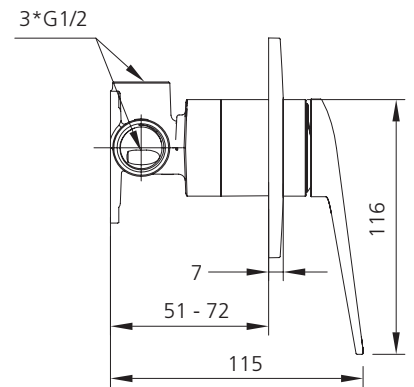

# Paris

**PA100516FMB** (Inwall Body: UNI-A2-BY / Trim Kit: PA100516FMB-TK)  
Matte Black Wall Mixer

All dimensions in mm

SERIES 2

**Included components**

Inwall body (compatible with Paris, Venice and London ranges) and interchangeable trim kit.

## Specifications /

<b>Temperature rating (min / max)</b>	1°C - 65°C
<b>Pressure rating (min / max)</b>	150 kPa - 500 kPa
<b>Finish</b>	Matte black (powder coated)
<b>Materials</b>	Lead free brass body and zinc handle
<b>Cartridge size</b>	35 mm
<b>Cartridge type</b>	Ceramic disc cartridge
<b>Product weight</b>	1.19 kg
<b>Water supply</b>	Mains
<b>Warranty</b>	15 years cartridge and body; 5 years finish, seals, fittings; 1 year labour (see Oliveri website for full details)
<b>Maintenance and care instructions</b>	All surfaces should be cleaned with mild liquid detergent or soap and water. Do not use cream cleaners or citrus based cleaning products, as they are abrasive. Use of unsuitable cleaning agents may damage the surface. Any damage caused in this way will not be covered by warranty.