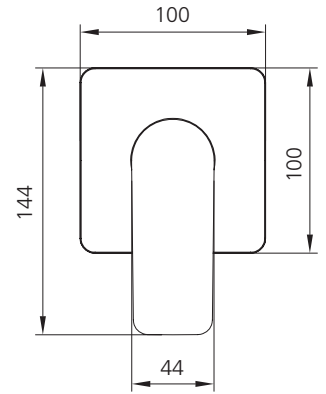

# Paris

**PA100516FMB** (Inwall Body: UNI-A2-BY / Trim Kit: PA100516FMB-TK)  
Matte Black Wall Mixer

All dimensions in mm

SERIES 2

**Included components**

Inwall body (compatible with Paris, Venice and London ranges) and interchangeable trim kit.

## Specifications /

<b>Temperature rating (min / max)</b>	1°C - 65°C
<b>Pressure rating (min / max)</b>	150 kPa - 500 kPa
<b>Finish</b>	Matte black (powder coated)
<b>Materials</b>	Lead free brass body and zinc handle
<b>Cartridge size</b>	35 mm
<b>Cartridge type</b>	Ceramic disc cartridge
<b>Product weight</b>	1.19 kg
<b>Water supply</b>	Mains
<b>Warranty</b>	15 years cartridge and body; 5 years finish, seals, fittings; 1 year labour (see Oliveri website for full details)
<b>Maintenance and care instructions</b>	All surfaces should be cleaned with mild liquid detergent or soap and water. Do not use cream cleaners or citrus based cleaning products, as they are abrasive. Use of unsuitable cleaning agents may damage the surface. Any damage caused in this way will not be covered by warranty.