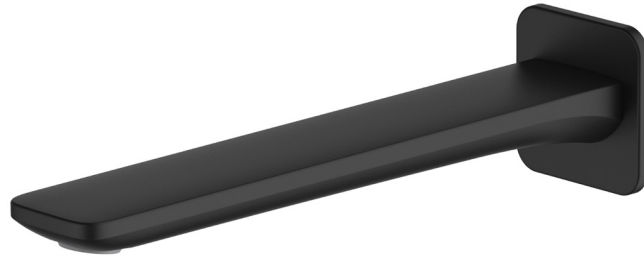

Paris

Dual Flow | 6 and 5 Star WELS Rated

Lead FREE

PA102206FMB
Matt Black Wall Spout

All dimensions in mm

Dual WELS Rated
Product supplied with WELS 6 Star aerator installed. WELS 5 Star aerator included for optional use.

Specifications /

WELS rating	6 Star, 4.5 L per min, 5 Star, 6.0 L per min
WELS registration number	T43978, T43977
Temperature rating (min / max)	1°C - 65°C
Pressure rating (min / max)	150 kPa - 500 kPa
Finish	Matte black (powder coated)
Materials	Lead free brass spout
Product weight	0.66 kg
Installation	200 mm fixed wall spout
Water supply	Mains
Warranty	15 years body; 5 years finish, seals, fittings, aerators; 1 year labour (see Oliveri website for full details)
Maintenance and care instructions	All surfaces should be cleaned with mild liquid detergent or soap and water. Do not use cream cleaners or citrus based cleaning products, as they are abrasive. Use of unsuitable cleaning agents may damage the surface. Any damage caused in this way will not be covered by warranty.