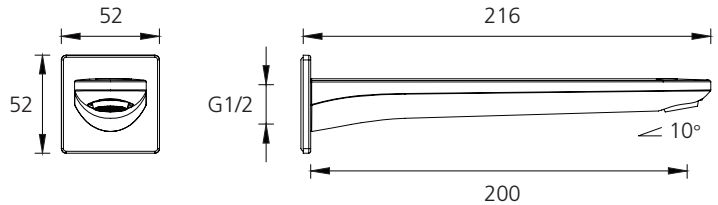

Paris

Dual Flow | 6 and 5 Star WELS Rated

Lead FREE

PA102206FMB
Matt Black Wall Spout

All dimensions in mm

Dual WELS Rated
Product supplied with WELS 6 Star aerator installed. WELS 5 Star aerator included for optional use.

Specifications /

WELS rating	6 Star, 4.5 L per min, 5 Star, 6.0 L per min
WELS registration number	T43978, T43977
Temperature rating (min / max)	1°C - 65°C
Pressure rating (min / max)	150 kPa - 500 kPa
Finish	Matte black (powder coated)
Materials	Lead free brass spout
Product weight	0.66 kg
Installation	200 mm fixed wall spout
Water supply	Mains
Warranty	15 years body; 5 years finish, seals, fittings, aerators; 1 year labour (see Oliveri website for full details)
Maintenance and care instructions	All surfaces should be cleaned with mild liquid detergent or soap and water. Do not use cream cleaners or citrus based cleaning products, as they are abrasive. Use of unsuitable cleaning agents may damage the surface. Any damage caused in this way will not be covered by warranty.