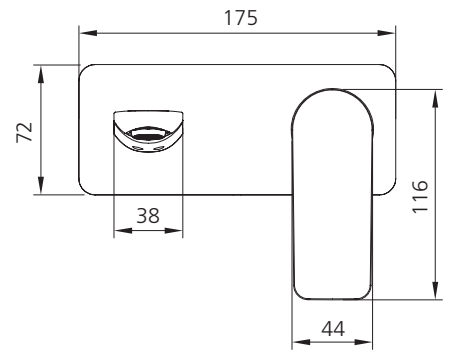

Paris

Dual Flow | 6 and 5 Star WELS Rated

Lead FREE

All dimensions in mm

PA102516FMB-TK Matte Black Wall Mixer Set - Trim Kit Only

Included components

Interchangeable trim kit: Backplate, handle, spout, cartridge sleeve and dome cover.

SERIES 2

Inwall body not included

Requires Wall Mixer Set Inwall Body: UNI-C2-BY (compatible with Paris, Venice and London ranges).

Dual WELS rated

Product supplied with WELS 6 Star aerator installed. WELS 5 Star aerator included for optional use.

Trim kit and inwall body assembly.

Specifications /

WELS rating	6 Star, 4.5 L per min, 5 Star, 6.0 L per min
WELS registration number	T43980, T43979
Temperature rating (min / max)	1°C - 65°C
Pressure rating (min / max)	150 kPa - 500 kPa
Finish	Matte black (powder coated)
Materials	Lead free brass body and zinc handle
Compatibility	For use with Wall Mixer Set Inwall Body (UNI-C2-BY)
Product weight	1.05 kg
Water supply	Mains
Warranty	15 years parts; 5 years finish, seals, fittings, aerators; 1 year labour (see Oliveri website for full details)
Maintenance and care instructions	All surfaces should be cleaned with mild liquid detergent or soap and water. Do not use cream cleaners or citrus based cleaning products, as they are abrasive. Use of unsuitable cleaning agents may damage the surface. Any damage caused in this way will not be covered by warranty.