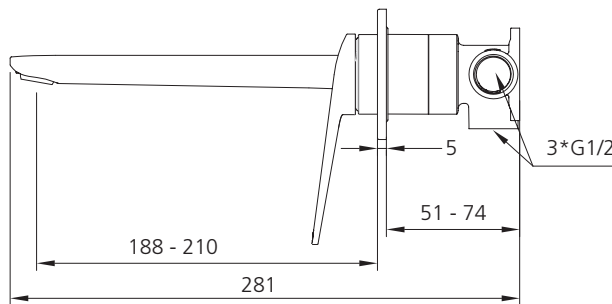

Paris

Dual Flow | 6 and 5 Star WELS Rated

Lead FREE

All dimensions in mm

PA102516FMB-TK Matte Black Wall Mixer Set - Trim Kit Only

Included components

Interchangeable trim kit: Backplate, handle, spout, cartridge sleeve and dome cover.

SERIES 2

Inwall body not included

Requires Wall Mixer Set Inwall Body: UNI-C2-BY (compatible with Paris, Venice and London ranges).

Dual WELS rated

Product supplied with WELS 6 Star aerator installed. WELS 5 Star aerator included for optional use.

Trim kit and inwall body assembly.

Specifications /

WELS rating	6 Star, 4.5 L per min, 5 Star, 6.0 L per min
WELS registration number	T43980, T43979
Temperature rating (min / max)	1°C - 65°C
Pressure rating (min / max)	150 kPa - 500 kPa
Finish	Matte black (powder coated)
Materials	Lead free brass body and zinc handle
Compatibility	For use with Wall Mixer Set Inwall Body (UNI-C2-BY)
Product weight	1.05 kg
Water supply	Mains
Warranty	15 years parts; 5 years finish, seals, fittings, aerators; 1 year labour (see Oliveri website for full details)
Maintenance and care instructions	All surfaces should be cleaned with mild liquid detergent or soap and water. Do not use cream cleaners or citrus based cleaning products, as they are abrasive. Use of unsuitable cleaning agents may damage the surface. Any damage caused in this way will not be covered by warranty.