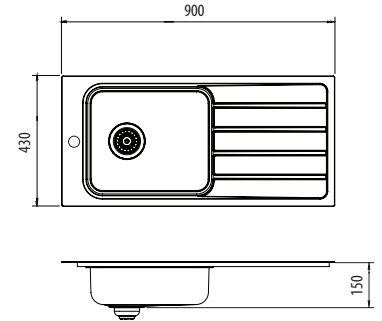

## PU2825 NZ 1TH OF

Single Bowl Topmount Care Sink With Drainer

All dimensions in mm

### REVERSIBLE SINK

Your installer will install depending on which side you require your sink's bowl and drainer.

Also available with no taphole (PU2820 NZ OF)

### Specifications /

<b>Sink size</b>	900W x 430H x 150D mm
<b>Bowl size</b>	Main Bowl 330W x 390H x 135D / 14 L
<b>Construction</b>	2 piece, bowls and drainer seam welded
<b>Material</b>	304 grade, 18/10 polished stainless steel (0.8 mm thick)
<b>Heat protection</b>	Supplied with insulation pad to bottom of bowl
<b>Installation</b>	Topmount
<b>Fixings</b>	Adjustable clips and sealing foam supplied
<b>Min cabinet size</b>	500 mm
<b>Tap holes</b>	1 tap hole. Also available with no tap hole (PU2820 NZ OF)
<b>Waste fittings</b>	1 x 90 mm basket waste included
<b>Overflow</b>	Included
<b>Carton size</b>	986 x 518 x 230 mm
<b>Weight</b>	5.0 kg
<b>Warranty</b>	Lifetime manufacturer's warranty (refer to oliveri.co.nz)
<b>Maintenance and care instructions</b>	All surfaces should be cleaned with mild liquid detergent or soap and water. To maintain the shine on your Oliveri stainless steel sink, we recommended the use of any of the easy to obtain, non-abrasive stainless steel cleaners or metal polishes.