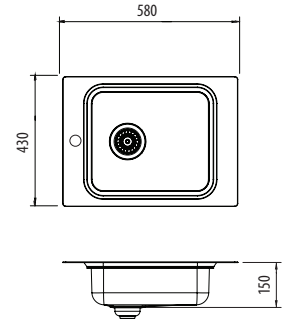

Puro

PU2855 NZ 1TH OF Single Bowl Topmount Care Sink

All dimensions in mm

REVERSIBLE SINK

Your installer will install depending on which side you require your sink's waste outlet/tap.

Also available with no tap hole (PU2850 NZ OF)

Specifications /

Sink size	580W x 430H x 150D mm
Bowl size	Main Bowl 330W x 390H x 135D / 14 L
Construction	2 piece, bowls and drainer seam welded
Material	304 grade, 18/10 polished stainless steel (0.8 mm thick)
Heat protection	Supplied with insulation pad to bottom of bowl
Installation	Topmount
Fixings	Adjustable clips and sealing foam supplied
Min cabinet size	500 mm
Tap holes	1 tap hole. Also available with no tap hole (PU2850 NZ OF)
Waste fittings	1 x 90 mm basket waste included
Overflow	Included
Carton size	666 x 518 x 230 mm
Weight	4.0 kg
Warranty	Lifetime manufacturer's warranty (refer to oliveri.co.nz)
Maintenance and care instructions	All surfaces should be cleaned with mild liquid detergent or soap and water. To maintain the shine on your Oliveri stainless steel sink, we recommended the use of any of the easy to obtain, non-abrasive stainless steel cleaners or metal polishes.