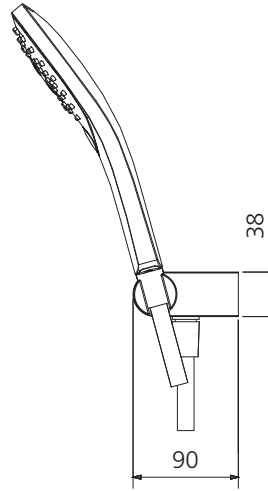

# Rome

**RO147013BBN**

Brushed Nickel Hand Shower With Bracket

All dimensions in mm

## Specifications /

<b>WELS rating</b>	3 Stars, 9 L per minute
<b>WELS registration number</b>	S13601
<b>Temperature rating (min / max)</b>	1°C - 65°C
<b>Pressure rating (min / max)</b>	150 kPa - 500 kPa
<b>Finish</b>	Brushed nickel (PVD)
<b>Shower head functions</b>	Three spray functions
<b>Materials</b>	Brass/ABS Plastic
<b>Water supply</b>	Mains
<b>Connections</b>	G 1/2 BSP
<b>Mounting methods</b>	Wall mounted
<b>Product weight</b>	0.68 kg
<b>Parts List</b>	Hand shower x 1, wall bracket x 1, hose x 1
<b>Warranty</b>	15 years main body; 5 years finish; 5 years shower head, shower arm, plastic hand piece; 2 years hose, seals, o'rings; 1 year labour (see Oliveri website for full details)
<b>Maintenance and care instructions</b>	All surfaces should be cleaned with mild liquid detergent or soap and water. Do not use cream cleaners or citrus based cleaning products, as they are abrasive. Use of unsuitable cleaning agents may damage the surface. Any damage caused in this way will not be covered by warranty.