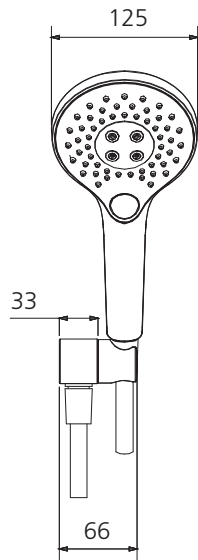

# Rome

**RO147013BBN**

Brushed Nickel Hand Shower With Bracket

All dimensions in mm

## Specifications /

<b>WELS rating</b>	3 Stars, 9 L per minute
<b>WELS registration number</b>	S13601
<b>Temperature rating (min / max)</b>	1°C - 65°C
<b>Pressure rating (min / max)</b>	150 kPa - 500 kPa
<b>Finish</b>	Brushed nickel (PVD)
<b>Shower head functions</b>	Three spray functions
<b>Materials</b>	Brass/ABS Plastic
<b>Water supply</b>	Mains
<b>Connections</b>	G 1/2 BSP
<b>Mounting methods</b>	Wall mounted
<b>Product weight</b>	0.68 kg
<b>Parts List</b>	Hand shower x 1, wall bracket x 1, hose x 1
<b>Warranty</b>	15 years main body; 5 years finish; 5 years shower head, shower arm, plastic hand piece; 2 years hose, seals, o'rings; 1 year labour (see Oliveri website for full details)
<b>Maintenance and care instructions</b>	All surfaces should be cleaned with mild liquid detergent or soap and water. Do not use cream cleaners or citrus based cleaning products, as they are abrasive. Use of unsuitable cleaning agents may damage the surface. Any damage caused in this way will not be covered by warranty.