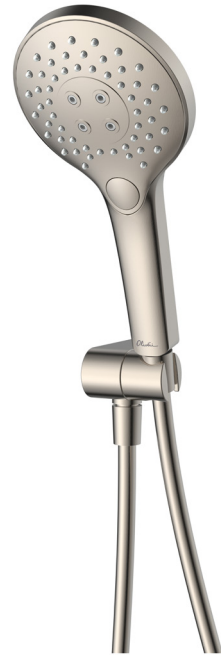

# Rome

**RO147013BBN**

Brushed Nickel Hand Shower With Bracket

All dimensions in mm

## Specifications /

<b>WELS rating</b>	3 Stars, 9 L per minute
<b>WELS registration number</b>	S13601
<b>Temperature rating (min / max)</b>	1°C - 65°C
<b>Pressure rating (min / max)</b>	150 kPa - 500 kPa
<b>Finish</b>	Brushed nickel (PVD)
<b>Shower head functions</b>	Three spray functions
<b>Materials</b>	Brass/ABS Plastic
<b>Water supply</b>	Mains
<b>Connections</b>	G 1/2 BSP
<b>Mounting methods</b>	Wall mounted
<b>Product weight</b>	0.68 kg
<b>Parts List</b>	Hand shower x 1, wall bracket x 1, hose x 1
<b>Warranty</b>	15 years main body; 5 years finish; 5 years shower head, shower arm, plastic hand piece; 2 years hose, seals, o'rings; 1 year labour (see Oliveri website for full details)
<b>Maintenance and care instructions</b>	All surfaces should be cleaned with mild liquid detergent or soap and water. Do not use cream cleaners or citrus based cleaning products, as they are abrasive. Use of unsuitable cleaning agents may damage the surface. Any damage caused in this way will not be covered by warranty.