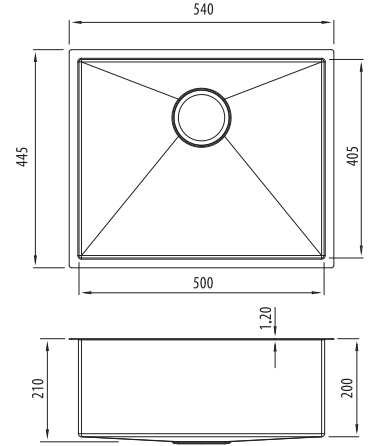

Spectra

SB50GM NZ

Single Bowl Gunmetal Sink

All dimensions in mm

Specifications /

Sink size	540W x 445H mm
Bowl size	Large Bowl 500W x 405H x 200D / 40L
Construction	Fabricated with 5mm radius corners, Softtone® and soundproofing
Material	304 grade, 18/10 coloured stainless steel (1.2 mm thick)
Installation	Topmount, undermount or flushmount
Fixings	Topmount clips supplied only
Min cabinet size	600 mm
Tap holes	N/A
Waste fittings	1 x 90 mm coloured basket waste included
Overflow	Not available
Carton size	640 x 540 x 330 mm
Weight	15 kg
Warranty	Lifetime manufacturer's warranty (refer to oliveri.co.nz)
Maintenance and care instructions	All surfaces should be cleaned with mild liquid detergent or soap and water. To maintain the shine on your Oliveri stainless steel sink, we recommended the use of any of the easy to obtain, non-abrasive stainless steel cleaners or metal polishes.