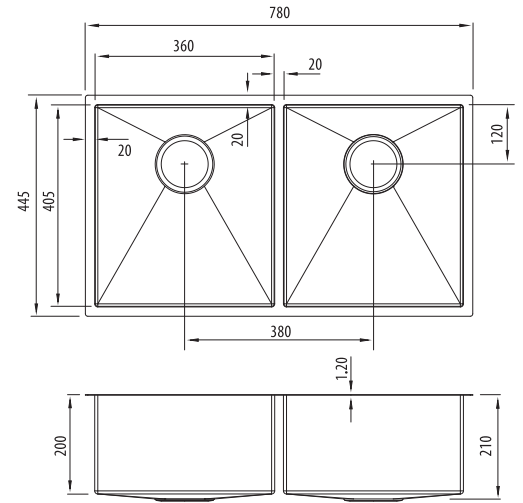

Spectra

SB63GM NZ

Double Bowl Gunmetal Sink

All dimensions in mm

Specifications /

Sink size	780W x 445H mm
Bowl size	Main Bowl 360W x 405H x 200D / 29L Main Bowl 360W x 405H x 200D / 29L
Construction	Fabricated with 5mm radius corners, Softtone® and soundproofing
Material	304 grade, 18/10 coloured stainless steel (1.2 mm thick)
Installation	Topmount, undermount or flushmount
Fixings	Topmount clips supplied only
Min cabinet size	900 mm
Tap holes	N/A
Waste fittings	2 x 90 mm coloured basket wastes included
Overflow	Not available
Carton size	875 x 540 x 330 mm
Weight	19 kg
Warranty	Lifetime manufacturer's warranty (refer to oliveri.co.nz)
Maintenance and care instructions	All surfaces should be cleaned with mild liquid detergent or soap and water. To maintain the shine on your Oliveri stainless steel sink, we recommended the use of any of the easy to obtain, non-abrasive stainless steel cleaners or metal polishes.