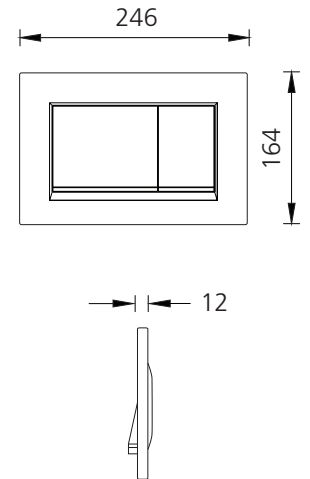

Sigma30

SQPPBK

Black Concealed Cistern Flush Plate with Square Buttons

Specifications /

Style	Geberit Sigma30
Operation	Mechanical dual flush button
Compatible cistern(s)	Suitable for Geberit Sigma8 concealed cistern & Sigma8 Duofix concealed cistern
Actuation force	< 20 N
Colour	Black plate with chrome trim (115.883.KM.1)
Materials	ABS plastic
Spare parts	Guaranteed availability for 25 years
Warranty	3 years (refer to oliveri.com.au)
Maintenance and care instructions	All surfaces should be cleaned with a soft cloth soaked in mild liquid detergent and water. Dry the surface with the soft cloth. Do not use cleaning agents containing chlorine or acids, as they are abrasive. Use of corrosive or scouring cleaning agents may damage the surface. Any damage caused in this way will not be covered by warranty.
Technical Support	1800 Geberit