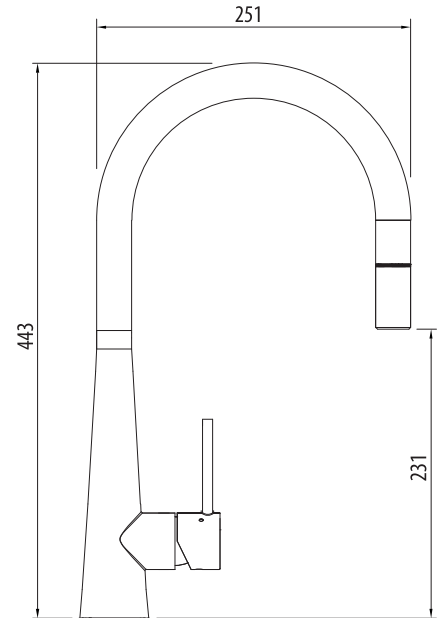

# Essente

SS2525-GM

Gunmetal Goose Neck Pull Out Mixer

PREMIUM  
304 GRADE  
STAINLESS  
STEEL

All dimensions in mm

## Specifications /

<b>WELs rating</b>	4 Stars, 7.5L per minute
<b>Temperature rating (min / max)</b>	1°C - 65°C
<b>Pressure rating (min / max)</b>	150 kPa - 500 kPa
<b>Finish</b>	Gunmetal (PVD)
<b>Materials</b>	304 Grade stainless steel body
<b>Cartridge size</b>	35 mm
<b>Cartridge type</b>	Ceramic disc cartridge
<b>Carton size</b>	735 x 325 x 75 mm
<b>Product weight</b>	3.5 kg
<b>Mixer height</b>	443 mm
<b>Water supply</b>	Mains
<b>Warranty</b>	10 years (refer to <a href="http://oliveri.com.au">oliveri.com.au</a> for details)
<b>Maintenance and care instructions</b>	All surfaces should be cleaned with mild liquid detergent or soap and water. Do not use cream cleaners or citrus based cleaning products, as they are abrasive. Use of unsuitable cleaning agents may damage the surface. Any damage caused in this way will not be covered by warranty.