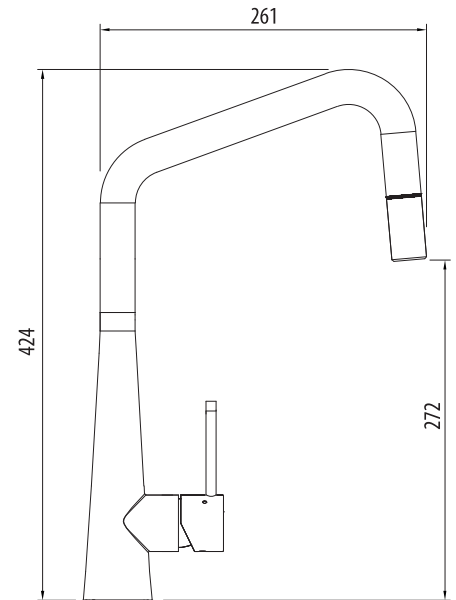

Essente

SS2575

Stainless Steel Square Goose Neck Pull Out Mixer

PREMIUM
304 GRADE
STAINLESS
STEEL

All dimensions in mm

Specifications /

WELs rating	4 Stars, 7.5L per minute
Temperature rating (min / max)	1°C - 65°C
Pressure rating (min / max)	150 kPa - 500 kPa
Finish	Natural (stainless steel)
Materials	304 Grade stainless steel body
Cartridge size	35 mm
Cartridge type	Ceramic disc cartridge
Carton size	735 x 325 x 75 mm
Product weight	4 kg
Mixer height	424 mm
Water supply	Mains
Warranty	10 year warranty (refer to oliveri.com.au for details)
Maintenance and care instructions	All surfaces should be cleaned with mild liquid detergent or soap and water. Do not use cream cleaners or citrus based cleaning products, as they are abrasive. Use of unsuitable cleaning agents may damage the surface. Any damage caused in this way will not be covered by warranty.