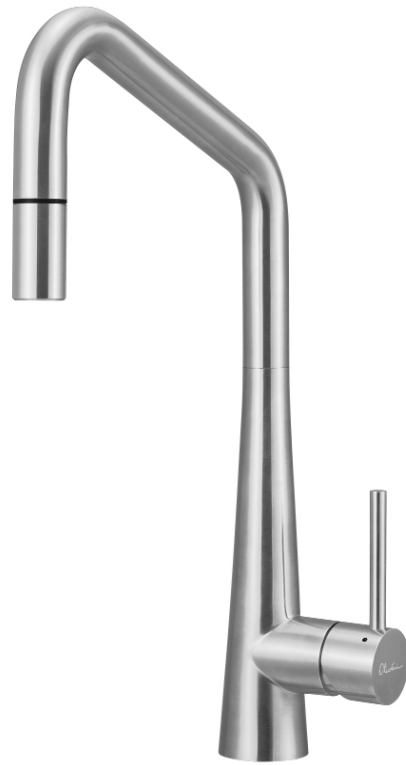

Essente

SS2575

Stainless Steel Square Goose Neck Pull Out Mixer

PREMIUM
304 GRADE
STAINLESS
STEEL

All dimensions in mm

Specifications /

WELs rating	4 Stars, 7.5L per minute
Temperature rating (min / max)	1°C - 65°C
Pressure rating (min / max)	150 kPa - 500 kPa
Finish	Natural (stainless steel)
Materials	304 Grade stainless steel body
Cartridge size	35 mm
Cartridge type	Ceramic disc cartridge
Carton size	735 x 325 x 75 mm
Product weight	4 kg
Mixer height	424 mm
Water supply	Mains
Warranty	10 year warranty (refer to oliveri.com.au for details)
Maintenance and care instructions	All surfaces should be cleaned with mild liquid detergent or soap and water. Do not use cream cleaners or citrus based cleaning products, as they are abrasive. Use of unsuitable cleaning agents may damage the surface. Any damage caused in this way will not be covered by warranty.