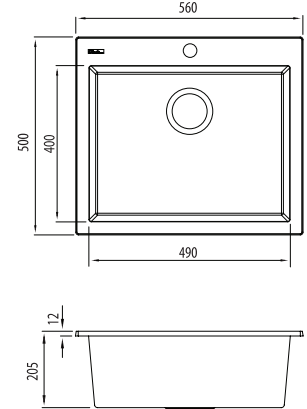

Santorini

Italian made

All dimensions in mm

ST-BL1551 NZ OF

Black Large Bowl Topmount Sink

Specifications /

Sink size	560W x 500H mm
Bowl size	Large Bowl 490W x 400H x 200D / 39L
Construction	Moulded granite
Material	80% granite and quartz particles and 20% acrylic
Installation	Topmount
Fixings	Topmount seal and clips supplied
Min cabinet size	600 mm
Tap holes	1 tap hole only
Waste fittings	1 x 90 mm basket waste included
Overflow	Included
Carton size	720 x 600 x 280 mm
Weight	12 kg
Warranty	Lifetime manufacturer's warranty (refer to oliveri.co.nz)
Maintenance and care instructions	Clean the sink regularly with warm water, a liquid detergent and a soft cloth. Do not use abrasive powders or creams and avoid chemically aggressive detergents. Generic stains should be removed immediately with very hot water and a cleaning product. For organic stains which are especially difficult to remove, it is recommended that you fill the sink with a highly diluted organic cleaner such as bleach and let stand overnight. The next morning, rinse with warm water and a soft cloth.