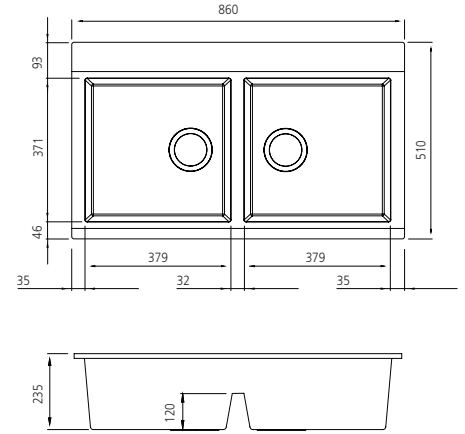

# Santorini

Italian made

All dimensions in mm

## ST-BL1566GT NZ OF

Black Double Bowl Topmount Sink With Glass Top

### Specifications /

<b>Sink size</b>	860W x 510H mm
<b>Bowl size</b>	Main Bowl 3 379W x 371H x 235D / 33L Main Bowl 3 379W x 371H x 235D / 33L
<b>Construction</b>	Moulded granite
<b>Material</b>	80% granite and quartz particles and 20% acrylic
<b>Installation</b>	Topmount
<b>Fixings</b>	Topmount seal and clips supplied
<b>Min cabinet size</b>	900 mm
<b>Tap holes</b>	1 tap hole only
<b>Waste fittings</b>	2 x 90 mm basket wastes included
<b>Overflow</b>	Included
<b>Carton size</b>	990 x 610 x 320 mm
<b>Weight</b>	19 kg
<b>Warranty</b>	Lifetime manufacturer's warranty (refer to oliveri.co.nz)
<b>Maintenance and care instructions</b>	Clean the sink regularly with warm water, a liquid detergent and a soft cloth. Do not use abrasive powders or creams and avoid chemically aggressive detergents. Generic stains should be removed immediately with very hot water and a cleaning product. For organic stains which are especially difficult to remove, it is recommended that you fill the sink with a highly diluted organic cleaner such as bleach and let stand overnight. The next morning, rinse with warm water and a soft cloth.