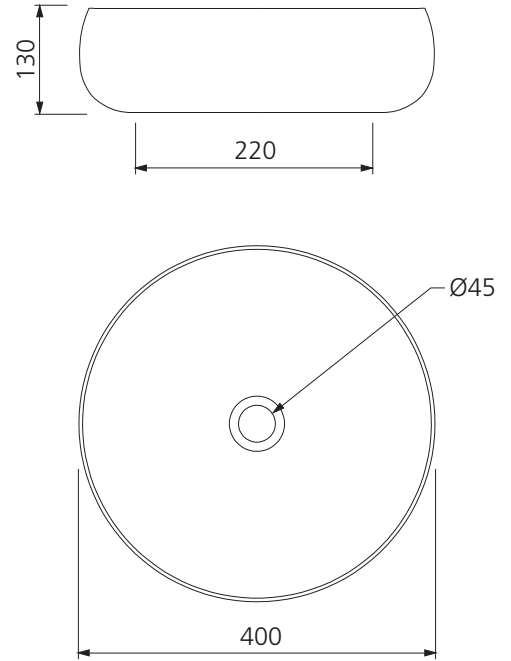

Terzofoco

Italian made 

All dimensions in mm

TZ0302BG

Brown Gold Curved Counter Top Basin

Specifications /

Basin Size	400 W x 400 H x 130 D mm
Bowl capacity	8.0 L
Waste outlet	Pop up waste sold separately
Overflow	Not available
Material	Raku clay
Colour	Brown gold with metallic finish glaze
Installation	Counter top
Weight	10 kg
Carton size	475 W x 475 H x 250 D mm
Warranty	Lifetime manufacturer's warranty (see Oliveri website for full details)
Maintenance and care instructions	Each basin in this collection is handmade. In order to preserve the appearance and durability of the product, all surfaces should be cleaned gently with a mild liquid detergent or soap and water. Rinse away any trace of detergent and dry with a clean soft cloth. Do not allow materials such as toothpaste, nail polish remover, caustic drain cleaner, alcohol or bleach to remain on the surface, they may damage the finish. Use of unsuitable cleaning agents may also damage the surface. Any damage caused in this way will not be covered by warranty.