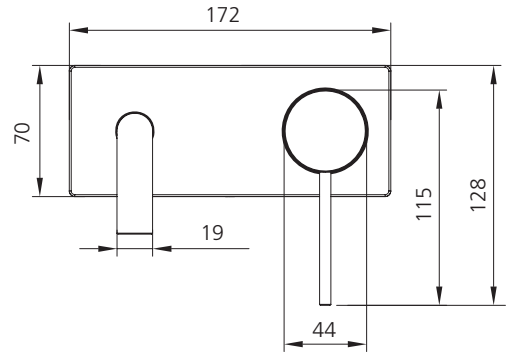

# Venice

**Dual Flow** | 6 and 5 Star WELS Rated

**Lead FREE**

**VE105505FGM** (Inwall Body: UNI-C2-BY / Trim Kit: VE105505FGM-TK)  
Gunmetal Curved Wall Mixer Set

All dimensions in mm

**Complete Inwall Body and Trim Kit**

**SERIES 2**

**Included components**  
Inwall body (compatible with Paris, Venice and London ranges) and interchangeable trim kit.

**Dual WELS rated**  
Product supplied with WELS 6 Star aerator installed. WELS 5 Star aerator included for optional use.

## Specifications /

<b>WELS rating</b>	6 Star, 4.5 L per min, 5 Star, 6.0 L per min
<b>WELS registration number</b>	T43969, T43967
<b>Temperature rating (min / max)</b>	1°C - 65°C
<b>Pressure rating (min / max)</b>	150 kPa - 500 kPa
<b>Finish</b>	Gunmetal (paint with finger print resistant coating)
<b>Materials</b>	Lead free brass body and zinc handle with SUS handle lever
<b>Cartridge size</b>	35 mm
<b>Cartridge type</b>	Ceramic disc cartridge
<b>Product weight</b>	1.55 kg
<b>Water supply</b>	Mains
<b>Warranty</b>	15 years cartridge and body; 5 years finish, seals, tails, fittings, aerators; 1 year labour (see Oliveri website for full details)
<b>Maintenance and care instructions</b>	All surfaces should be cleaned with mild liquid detergent or soap and water. Do not use cream cleaners or citrus based cleaning products, as they are abrasive. Use of unsuitable cleaning agents may damage the surface. Any damage caused in this way will not be covered by warranty.