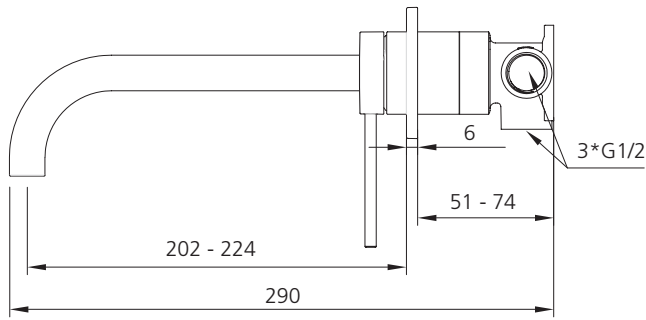

# Venice

**Dual Flow** | 6 and 5 Star WELS Rated

**Lead FREE**

**VE105505FGM** (Inwall Body: UNI-C2-BY / Trim Kit: VE105505FGM-TK)  
Gunmetal Curved Wall Mixer Set

All dimensions in mm

**Complete Inwall Body and Trim Kit**

**SERIES 2**

**Included components**  
Inwall body (compatible with Paris, Venice and London ranges) and interchangeable trim kit.

**Dual WELS rated**  
Product supplied with WELS 6 Star aerator installed. WELS 5 Star aerator included for optional use.

## Specifications /

<b>WELS rating</b>	6 Star, 4.5 L per min, 5 Star, 6.0 L per min
<b>WELS registration number</b>	T43969, T43967
<b>Temperature rating (min / max)</b>	1°C - 65°C
<b>Pressure rating (min / max)</b>	150 kPa - 500 kPa
<b>Finish</b>	Gunmetal (paint with finger print resistant coating)
<b>Materials</b>	Lead free brass body and zinc handle with SUS handle lever
<b>Cartridge size</b>	35 mm
<b>Cartridge type</b>	Ceramic disc cartridge
<b>Product weight</b>	1.55 kg
<b>Water supply</b>	Mains
<b>Warranty</b>	15 years cartridge and body; 5 years finish, seals, tails, fittings, aerators; 1 year labour (see Oliveri website for full details)
<b>Maintenance and care instructions</b>	All surfaces should be cleaned with mild liquid detergent or soap and water. Do not use cream cleaners or citrus based cleaning products, as they are abrasive. Use of unsuitable cleaning agents may damage the surface. Any damage caused in this way will not be covered by warranty.