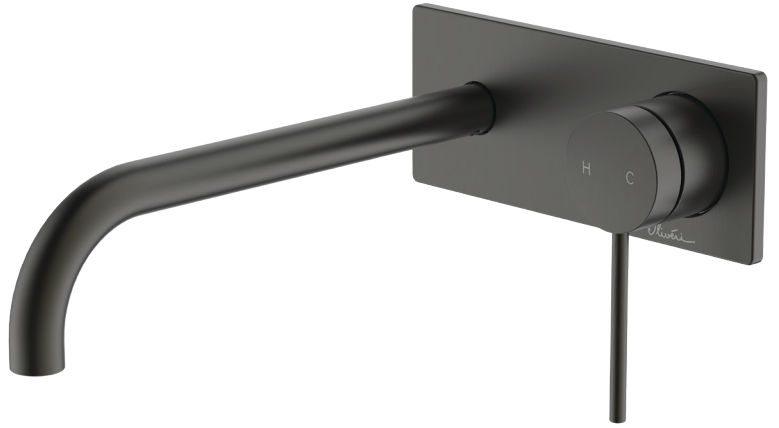

# Venice

**Dual Flow** | 6 and 5 Star WELS Rated

**Lead FREE**

**VE105505FGM** (Inwall Body: UNI-C2-BY / Trim Kit: VE105505FGM-TK)  
Gunmetal Curved Wall Mixer Set

All dimensions in mm

**Complete Inwall Body and Trim Kit**

**SERIES 2**

**Included components**  
Inwall body (compatible with Paris, Venice and London ranges) and interchangeable trim kit.

**Dual WELS rated**  
Product supplied with WELS 6 Star aerator installed. WELS 5 Star aerator included for optional use.

## Specifications /

<b>WELS rating</b>	6 Star, 4.5 L per min, 5 Star, 6.0 L per min
<b>WELS registration number</b>	T43969, T43967
<b>Temperature rating (min / max)</b>	1°C - 65°C
<b>Pressure rating (min / max)</b>	150 kPa - 500 kPa
<b>Finish</b>	Gunmetal (paint with finger print resistant coating)
<b>Materials</b>	Lead free brass body and zinc handle with SUS handle lever
<b>Cartridge size</b>	35 mm
<b>Cartridge type</b>	Ceramic disc cartridge
<b>Product weight</b>	1.55 kg
<b>Water supply</b>	Mains
<b>Warranty</b>	15 years cartridge and body; 5 years finish, seals, tails, fittings, aerators; 1 year labour (see Oliveri website for full details)
<b>Maintenance and care instructions</b>	All surfaces should be cleaned with mild liquid detergent or soap and water. Do not use cream cleaners or citrus based cleaning products, as they are abrasive. Use of unsuitable cleaning agents may damage the surface. Any damage caused in this way will not be covered by warranty.