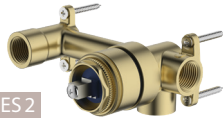

# Venice

**Dual Flow** | 6 and 5 Star WELS Rated

**Lead FREE**

**VE105505FGM** (Inwall Body: UNI-C2-BY / Trim Kit: VE105505FGM-TK)  
Gunmetal Curved Wall Mixer Set

All dimensions in mm

**Complete Inwall Body and Trim Kit**

**SERIES 2**

**Included components**  
Inwall body (compatible with Paris, Venice and London ranges) and interchangeable trim kit.

**Dual WELS rated**  
Product supplied with WELS 6 Star aerator installed. WELS 5 Star aerator included for optional use.

## Specifications /

<b>WELS rating</b>	6 Star, 4.5 L per min, 5 Star, 6.0 L per min
<b>WELS registration number</b>	T43969, T43967
<b>Temperature rating (min / max)</b>	1°C - 65°C
<b>Pressure rating (min / max)</b>	150 kPa - 500 kPa
<b>Finish</b>	Gunmetal (paint with finger print resistant coating)
<b>Materials</b>	Lead free brass body and zinc handle with SUS handle lever
<b>Cartridge size</b>	35 mm
<b>Cartridge type</b>	Ceramic disc cartridge
<b>Product weight</b>	1.55 kg
<b>Water supply</b>	Mains
<b>Warranty</b>	15 years cartridge and body; 5 years finish, seals, tails, fittings, aerators; 1 year labour (see Oliveri website for full details)
<b>Maintenance and care instructions</b>	All surfaces should be cleaned with mild liquid detergent or soap and water. Do not use cream cleaners or citrus based cleaning products, as they are abrasive. Use of unsuitable cleaning agents may damage the surface. Any damage caused in this way will not be covered by warranty.