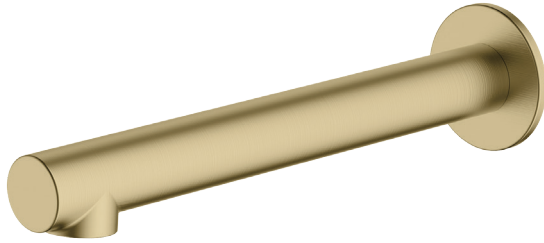

# Venice

**Dual Flow** | 6 and 5 Star WELS Rated

**Lead FREE**

All dimensions in mm

**VE108203FCG**  
Classic Gold Straight Wall Spout

**Dual WELS Rated**  
Product supplied with WELS 6 Star aerator installed. WELS 5 Star aerator included for optional use.

## Specifications /

<b>WELS rating</b>	6 Star, 4.5 L per min, 5 Star, 6.0 L per min
<b>WELS registration number</b>	T44062, T44061
<b>Temperature rating (min / max)</b>	1°C - 65°C
<b>Pressure rating (min / max)</b>	150 kPa - 500 kPa
<b>Finish</b>	Classic Gold (paint with finger print resistant coating)
<b>Materials</b>	Lead free brass spout
<b>Product weight</b>	0.34 kg
<b>Installation</b>	200 mm fixed wall spout
<b>Water supply</b>	Mains
<b>Warranty</b>	15 years body; 5 years finish, seals, fittings, aerators; 1 year labour (see Oliveri website for full details)
<b>Maintenance and care instructions</b>	All surfaces should be cleaned with mild liquid detergent or soap and water. Do not use cream cleaners or citrus based cleaning products, as they are abrasive. Use of unsuitable cleaning agents may damage the surface. Any damage caused in this way will not be covered by warranty.