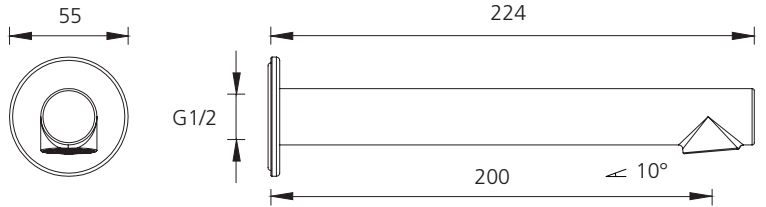

# Venice

**Dual Flow** | 6 and 5 Star WELS Rated

**Lead FREE**

All dimensions in mm

**VE108203FCG**  
Classic Gold Straight Wall Spout

**Dual WELS Rated**  
Product supplied with WELS 6 Star aerator installed. WELS 5 Star aerator included for optional use.

## Specifications /

<b>WELS rating</b>	6 Star, 4.5 L per min, 5 Star, 6.0 L per min
<b>WELS registration number</b>	T44062, T44061
<b>Temperature rating (min / max)</b>	1°C - 65°C
<b>Pressure rating (min / max)</b>	150 kPa - 500 kPa
<b>Finish</b>	Classic Gold (paint with finger print resistant coating)
<b>Materials</b>	Lead free brass spout
<b>Product weight</b>	0.34 kg
<b>Installation</b>	200 mm fixed wall spout
<b>Water supply</b>	Mains
<b>Warranty</b>	15 years body; 5 years finish, seals, fittings, aerators; 1 year labour (see Oliveri website for full details)
<b>Maintenance and care instructions</b>	All surfaces should be cleaned with mild liquid detergent or soap and water. Do not use cream cleaners or citrus based cleaning products, as they are abrasive. Use of unsuitable cleaning agents may damage the surface. Any damage caused in this way will not be covered by warranty.