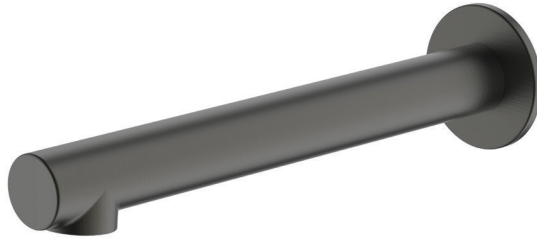

# Venice

**Dual Flow** | 6 and 5 Star WELS Rated

**Lead FREE**

All dimensions in mm

## VE108205FGM Gunmetal Straight Wall Spout

**Dual WELS Rated**  
Product supplied with WELS 6 Star aerator installed. WELS 5 Star aerator included for optional use.

### Specifications /

<b>WELS rating</b>	6 Star, 4.5 L per min, 5 Star, 6.0 L per min
<b>WELS registration number</b>	T44062, T44061
<b>Temperature rating (min / max)</b>	1°C - 65°C
<b>Pressure rating (min / max)</b>	150 kPa - 500 kPa
<b>Finish</b>	Gunmetal (paint with finger print resistant coating)
<b>Materials</b>	Lead free brass spout
<b>Product weight</b>	0.34 kg
<b>Installation</b>	200 mm fixed wall spout
<b>Water supply</b>	Mains
<b>Warranty</b>	15 years body; 5 years finish, seals, fittings, aerators; 1 year labour (see Oliveri website for full details)
<b>Maintenance and care instructions</b>	All surfaces should be cleaned with mild liquid detergent or soap and water. Do not use cream cleaners or citrus based cleaning products, as they are abrasive. Use of unsuitable cleaning agents may damage the surface. Any damage caused in this way will not be covered by warranty.