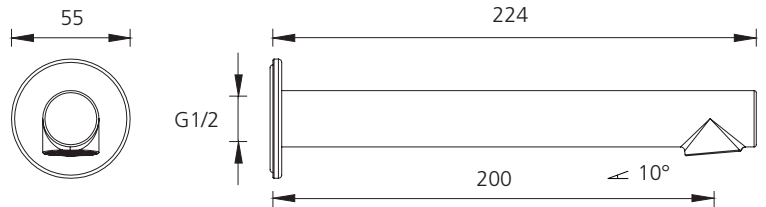

# Venice

**Dual Flow** | 6 and 5 Star WELS Rated

**Lead FREE**

All dimensions in mm

## VE108205FGM Gunmetal Straight Wall Spout

**Dual WELS Rated**  
Product supplied with WELS 6 Star aerator installed. WELS 5 Star aerator included for optional use.

### Specifications /

<b>WELS rating</b>	6 Star, 4.5 L per min, 5 Star, 6.0 L per min
<b>WELS registration number</b>	T44062, T44061
<b>Temperature rating (min / max)</b>	1°C - 65°C
<b>Pressure rating (min / max)</b>	150 kPa - 500 kPa
<b>Finish</b>	Gunmetal (paint with finger print resistant coating)
<b>Materials</b>	Lead free brass spout
<b>Product weight</b>	0.34 kg
<b>Installation</b>	200 mm fixed wall spout
<b>Water supply</b>	Mains
<b>Warranty</b>	15 years body; 5 years finish, seals, fittings, aerators; 1 year labour (see Oliveri website for full details)
<b>Maintenance and care instructions</b>	All surfaces should be cleaned with mild liquid detergent or soap and water. Do not use cream cleaners or citrus based cleaning products, as they are abrasive. Use of unsuitable cleaning agents may damage the surface. Any damage caused in this way will not be covered by warranty.