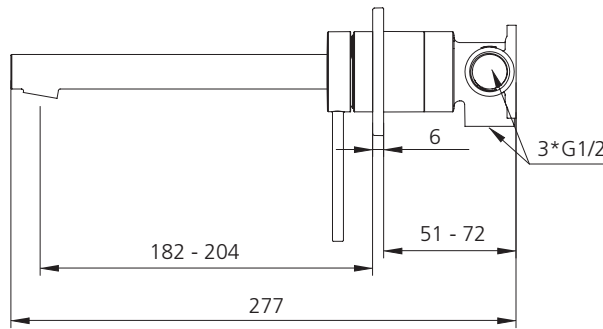

# Venice

**Dual Flow** | 6 and 5 Star WELS Rated

**Lead FREE**

**VE108503FCG** (Inwall Body: UNI-C2-BY / Trim Kit: VE108503FCG-TK)  
Classic Gold Straight Wall Mixer Set

All dimensions in mm

**Complete Inwall Body and Trim Kit**

SERIES 2

**Included components**  
Inwall body (compatible with Paris, Venice and London ranges) and interchangeable trim kit.

**Dual WELS rated**  
Product supplied with WELS 6 Star aerator installed. WELS 5 Star aerator included for optional use.

## Specifications /

<b>WELS rating</b>	6 Star, 4.5 L per min, 5 Star, 6.0 L per min
<b>WELS registration number</b>	T43990, T43989
<b>Temperature rating (min / max)</b>	1°C - 65°C
<b>Pressure rating (min / max)</b>	150 kPa - 500 kPa
<b>Finish</b>	Classic gold (paint with finger print resistant coating)
<b>Materials</b>	Lead free brass body and zinc handle with SUS handle lever
<b>Cartridge size</b>	35 mm
<b>Cartridge type</b>	Ceramic disc cartridge
<b>Product weight</b>	1.46 kg
<b>Water supply</b>	Mains
<b>Warranty</b>	15 years cartridge and body; 5 years finish, seals, fittings, aerators; 1 year labour (see Oliveri website for full details)
<b>Maintenance and care instructions</b>	All surfaces should be cleaned with mild liquid detergent or soap and water. Do not use cream cleaners or citrus based cleaning products, as they are abrasive. Use of unsuitable cleaning agents may damage the surface. Any damage caused in this way will not be covered by warranty.