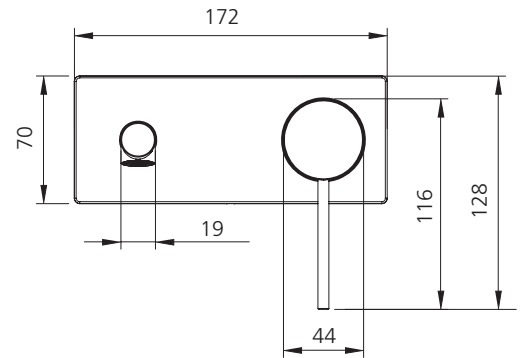

# Venice

**Dual Flow** | 6 and 5 Star WELS Rated

**Lead FREE**

**VE108503FCG** (Inwall Body: UNI-C2-BY / Trim Kit: VE108503FCG-TK)  
Classic Gold Straight Wall Mixer Set

All dimensions in mm

**Complete Inwall Body and Trim Kit**

SERIES 2

**Included components**  
Inwall body (compatible with Paris, Venice and London ranges) and interchangeable trim kit.

**Dual WELS rated**  
Product supplied with WELS 6 Star aerator installed. WELS 5 Star aerator included for optional use.

## Specifications /

<b>WELS rating</b>	6 Star, 4.5 L per min, 5 Star, 6.0 L per min
<b>WELS registration number</b>	T43990, T43989
<b>Temperature rating (min / max)</b>	1°C - 65°C
<b>Pressure rating (min / max)</b>	150 kPa - 500 kPa
<b>Finish</b>	Classic gold (paint with finger print resistant coating)
<b>Materials</b>	Lead free brass body and zinc handle with SUS handle lever
<b>Cartridge size</b>	35 mm
<b>Cartridge type</b>	Ceramic disc cartridge
<b>Product weight</b>	1.46 kg
<b>Water supply</b>	Mains
<b>Warranty</b>	15 years cartridge and body; 5 years finish, seals, fittings, aerators; 1 year labour (see Oliveri website for full details)
<b>Maintenance and care instructions</b>	All surfaces should be cleaned with mild liquid detergent or soap and water. Do not use cream cleaners or citrus based cleaning products, as they are abrasive. Use of unsuitable cleaning agents may damage the surface. Any damage caused in this way will not be covered by warranty.