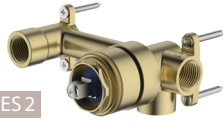

# Venice

**Dual Flow** | 6 and 5 Star WELS Rated

**Lead FREE**

**VE108503FCG** (Inwall Body: UNI-C2-BY / Trim Kit: VE108503FCG-TK)  
Classic Gold Straight Wall Mixer Set

All dimensions in mm

**Complete Inwall Body and Trim Kit**

SERIES 2

**Included components**  
Inwall body (compatible with Paris, Venice and London ranges) and interchangeable trim kit.

**Dual WELS rated**  
Product supplied with WELS 6 Star aerator installed. WELS 5 Star aerator included for optional use.

## Specifications /

<b>WELS rating</b>	6 Star, 4.5 L per min, 5 Star, 6.0 L per min
<b>WELS registration number</b>	T43990, T43989
<b>Temperature rating (min / max)</b>	1°C - 65°C
<b>Pressure rating (min / max)</b>	150 kPa - 500 kPa
<b>Finish</b>	Classic gold (paint with finger print resistant coating)
<b>Materials</b>	Lead free brass body and zinc handle with SUS handle lever
<b>Cartridge size</b>	35 mm
<b>Cartridge type</b>	Ceramic disc cartridge
<b>Product weight</b>	1.46 kg
<b>Water supply</b>	Mains
<b>Warranty</b>	15 years cartridge and body; 5 years finish, seals, fittings, aerators; 1 year labour (see Oliveri website for full details)
<b>Maintenance and care instructions</b>	All surfaces should be cleaned with mild liquid detergent or soap and water. Do not use cream cleaners or citrus based cleaning products, as they are abrasive. Use of unsuitable cleaning agents may damage the surface. Any damage caused in this way will not be covered by warranty.