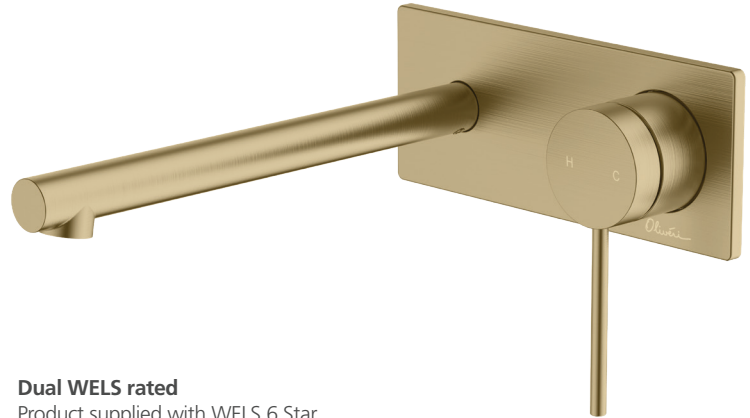

# Venice

**Dual Flow** | 6 and 5 Star WELS Rated

**Lead FREE**

**VE108503FCG** (Inwall Body: UNI-C2-BY / Trim Kit: VE108503FCG-TK)  
Classic Gold Straight Wall Mixer Set

All dimensions in mm

**Complete Inwall Body and Trim Kit**

SERIES 2

**Included components**  
Inwall body (compatible with Paris, Venice and London ranges) and interchangeable trim kit.

**Dual WELS rated**  
Product supplied with WELS 6 Star aerator installed. WELS 5 Star aerator included for optional use.

## Specifications /

<b>WELS rating</b>	6 Star, 4.5 L per min, 5 Star, 6.0 L per min
<b>WELS registration number</b>	T43990, T43989
<b>Temperature rating (min / max)</b>	1°C - 65°C
<b>Pressure rating (min / max)</b>	150 kPa - 500 kPa
<b>Finish</b>	Classic gold (paint with finger print resistant coating)
<b>Materials</b>	Lead free brass body and zinc handle with SUS handle lever
<b>Cartridge size</b>	35 mm
<b>Cartridge type</b>	Ceramic disc cartridge
<b>Product weight</b>	1.46 kg
<b>Water supply</b>	Mains
<b>Warranty</b>	15 years cartridge and body; 5 years finish, seals, fittings, aerators; 1 year labour (see Oliveri website for full details)
<b>Maintenance and care instructions</b>	All surfaces should be cleaned with mild liquid detergent or soap and water. Do not use cream cleaners or citrus based cleaning products, as they are abrasive. Use of unsuitable cleaning agents may damage the surface. Any damage caused in this way will not be covered by warranty.