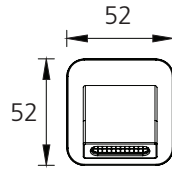

Barcelona

BA122200CR

Chrome Wall Spout

Specifications /

WELs rating	6 Stars, 4.5 L per minute
Temperature rating (min / max)	1°C - 65°C
Pressure rating (min / max)	150 kPa - 500 kPa
Finish	Chrome (electroplating)
Materials	Brass spout
Product weight	0.56 kg
Installation	200 mm fixed wall spout
Water supply	Mains
Warranty	15 years body and finish; 5 years seals, fittings, aerators; 1 year labour (see Oliveri website for full details)
Maintenance and care instructions	All surfaces should be cleaned with mild liquid detergent or soap and water. Do not use cream cleaners or citrus based cleaning products, as they are abrasive. Use of unsuitable cleaning agents may damage the surface. Any damage caused in this way will not be covered by warranty.