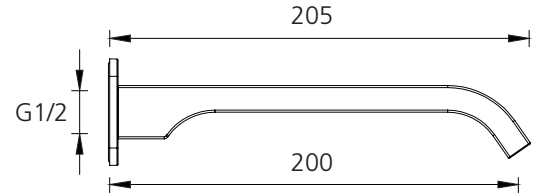

Barcelona

BA122200CR

Chrome Wall Spout

Specifications /

WELs rating	6 Stars, 4.5 L per minute
Temperature rating (min / max)	1°C - 65°C
Pressure rating (min / max)	150 kPa - 500 kPa
Finish	Chrome (electroplating)
Materials	Brass spout
Product weight	0.56 kg
Installation	200 mm fixed wall spout
Water supply	Mains
Warranty	15 years body and finish; 5 years seals, fittings, aerators; 1 year labour (see Oliveri website for full details)
Maintenance and care instructions	All surfaces should be cleaned with mild liquid detergent or soap and water. Do not use cream cleaners or citrus based cleaning products, as they are abrasive. Use of unsuitable cleaning agents may damage the surface. Any damage caused in this way will not be covered by warranty.