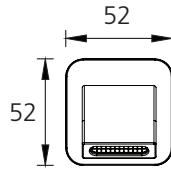

Barcelona

BA122206MB

Matte Black Wall Spout

Specifications /

WELs rating	6 Stars, 4.5 L per minute
Temperature rating (min / max)	1°C - 65°C
Pressure rating (min / max)	150 kPa - 500 kPa
Finish	Matte black (powder coated)
Materials	Brass spout
Product weight	0.56 kg
Installation	200 mm fixed wall spout
Water supply	Mains
Warranty	15 years body; 5 years finish, seals, fittings, aerators; 1 year labour (see Oliveri website for full details)
Maintenance and care instructions	All surfaces should be cleaned with mild liquid detergent or soap and water. Do not use cream cleaners or citrus based cleaning products, as they are abrasive. Use of unsuitable cleaning agents may damage the surface. Any damage caused in this way will not be covered by warranty.