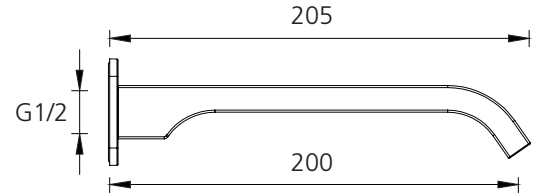

Barcelona

BA122206MB

Matte Black Wall Spout

Specifications /

WELs rating	6 Stars, 4.5 L per minute
Temperature rating (min / max)	1°C - 65°C
Pressure rating (min / max)	150 kPa - 500 kPa
Finish	Matte black (powder coated)
Materials	Brass spout
Product weight	0.56 kg
Installation	200 mm fixed wall spout
Water supply	Mains
Warranty	15 years body; 5 years finish, seals, fittings, aerators; 1 year labour (see Oliveri website for full details)
Maintenance and care instructions	All surfaces should be cleaned with mild liquid detergent or soap and water. Do not use cream cleaners or citrus based cleaning products, as they are abrasive. Use of unsuitable cleaning agents may damage the surface. Any damage caused in this way will not be covered by warranty.