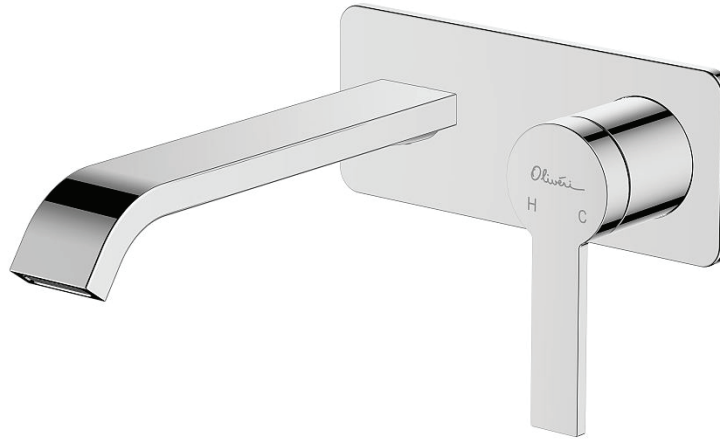

Barcelona

BA122500CR

Chrome Wall Mixer Set

All dimensions in mm

Specifications /

| | |
|--|--|
| WELS Rating | 6 Stars, 4.5 L per minute |
| Temperature rating (min and max) | 1°C - 65°C |
| Pressure rating (min and max) | 150 kPa - 500 kPa |
| Finish | Chrome (electroplating) |
| Materials | Brass body and zinc handle |
| Cartridge size | 35mm |
| Cartridge type | Ceramic disc cartridge |
| Product weight | 1.35 kg |
| Water supply | Mains |
| Warranty | 15 years cartridge, body and finish; 5 years seals, fittings, aerators; 1 year labour (see Oliveri website for full details) |
| Maintenance and care instructions | All surfaces should be cleaned with mild liquid detergent or soap and water. Do not use cream cleaners or citrus based cleaning products, as they are abrasive. Use of unsuitable cleaning agents may damage the surface. Any damage caused in this way will not be covered by warranty. |