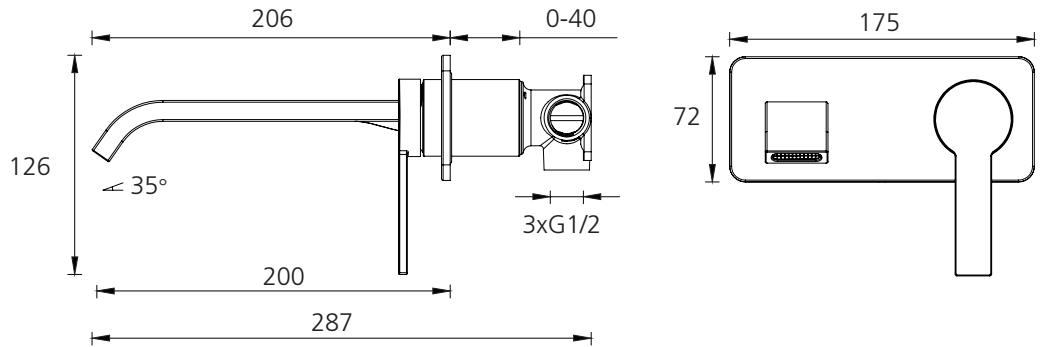

Barcelona

BA122500CR

Chrome Wall Mixer Set

All dimensions in mm

Specifications /

| | |
|--|--|
| WELS Rating | 6 Stars, 4.5 L per minute |
| Temperature rating (min and max) | 1°C - 65°C |
| Pressure rating (min and max) | 150 kPa - 500 kPa |
| Finish | Chrome (electroplating) |
| Materials | Brass body and zinc handle |
| Cartridge size | 35mm |
| Cartridge type | Ceramic disc cartridge |
| Product weight | 1.35 kg |
| Water supply | Mains |
| Warranty | 15 years cartridge, body and finish; 5 years seals, fittings, aerators; 1 year labour (see Oliveri website for full details) |
| Maintenance and care instructions | All surfaces should be cleaned with mild liquid detergent or soap and water. Do not use cream cleaners or citrus based cleaning products, as they are abrasive. Use of unsuitable cleaning agents may damage the surface. Any damage caused in this way will not be covered by warranty. |