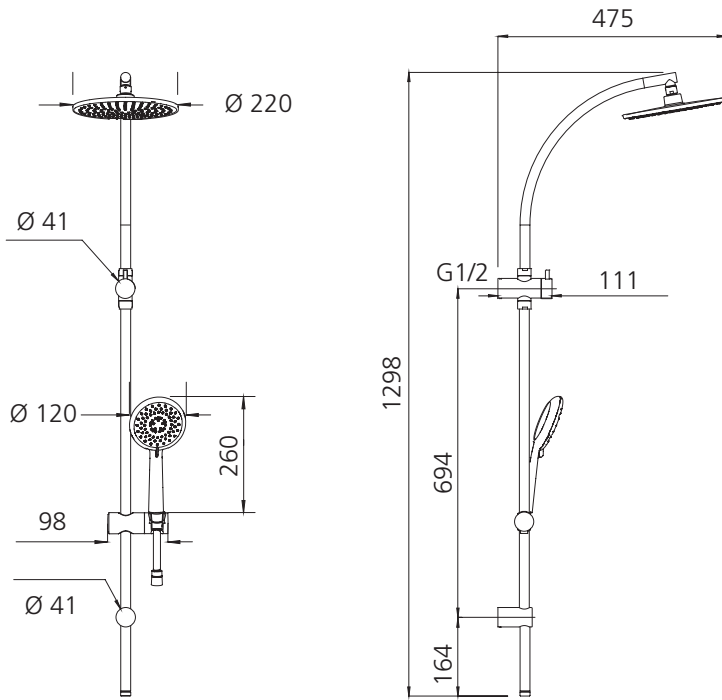

Copenhagen

CO10012CR

Chrome Dual Shower Set

All dimensions in mm

Specifications /

WELs rating	3 Stars, 9 L per minute
Temperature rating (min / max)	1°C - 65°C
Pressure rating (min / max)	150 kPa - 500 kPa
Finish	Chrome (electroplating)
Shower head functions	Three spray functions (hand shower)
Materials	Brass / ABS Plastic
Water supply	Mains
Connections	G1/2 Female
Mounting methods	Wall mounted
Product weight	2.85 kg
Parts List	Hand shower x 1, shower rose x 1, hose x 1, slider rail x 1, diverter x 1, wall bracket x 2
Warranty	15 years main body; 7 years finish; 5 years shower head, shower arm, plastic hand piece; 2 years hose, seals, o'rings; 1 year labour (see Oliveri website for full details)
Maintenance and care instructions	All surfaces should be cleaned with mild liquid detergent or soap and water. Do not use cream cleaners or citrus based cleaning products, as they are abrasive. Use of unsuitable cleaning agents may damage the surface. Any damage caused in this way will not be covered by warranty.