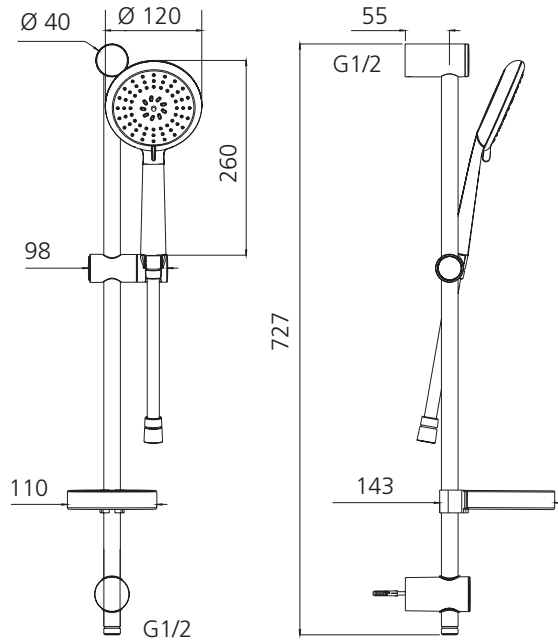

Copenhagen

CO51580CR

Chrome Hand Shower With Rail

All dimensions in mm

Specifications /

WELs rating	3 Stars, 9 L per minute
Temperature rating (min / max)	1°C - 65°C
Pressure rating (min / max)	150 kPa - 500 kPa
Finish	Chrome (electroplating)
Shower head functions	Three spray functions
Materials	Brass / ABS Plastic
Water supply	Mains
Connections	G1/2 Female
Mounting methods	Wall mounted
Product weight	1.54 kg
Parts List	Hand shower x 1, hose x 1, slider rail x 1, soap dish x 1, wall bracket x 2
Warranty	15 years main body; 7 years finish; 5 years shower head, shower arm, plastic hand piece; 2 years hose, seals, o'rings; 1 year labour (see Oliveri website for full details)
Maintenance and care instructions	All surfaces should be cleaned with mild liquid detergent or soap and water. Do not use cream cleaners or citrus based cleaning products, as they are abrasive. Use of unsuitable cleaning agents may damage the surface. Any damage caused in this way will not be covered by warranty.