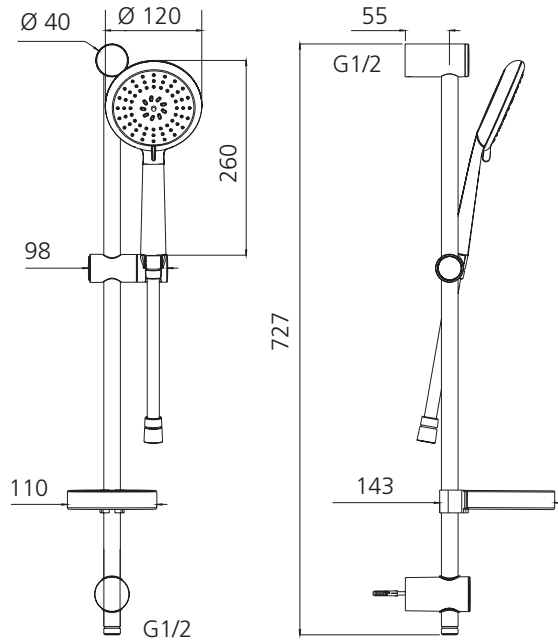

# Copenhagen

CO51580MB

Matte Black Hand Shower With Rail

All dimensions in mm

## Specifications /

<b>WELs rating</b>	3 Stars, 9 L per minute
<b>Temperature rating (min / max)</b>	1°C - 65°C
<b>Pressure rating (min / max)</b>	150 kPa - 500 kPa
<b>Finish</b>	Matte black (powder coated)
<b>Shower head functions</b>	Three spray functions
<b>Materials</b>	Brass / ABS Plastic
<b>Water supply</b>	Mains
<b>Connections</b>	G1/2 Female
<b>Mounting methods</b>	Wall mounted
<b>Product weight</b>	1.54 kg
<b>Parts List</b>	Hand shower x 1, hose x 1, slider rail x 1, soap dish x 1, wall bracket x 2
<b>Warranty</b>	15 years main body; 5 years finish; 5 years shower head, shower arm, plastic hand piece; 2 years hose, seals, o'rings; 1 year labour (see Oliveri website for full details)
<b>Maintenance and care instructions</b>	All surfaces should be cleaned with mild liquid detergent or soap and water. Do not use cream cleaners or citrus based cleaning products, as they are abrasive. Use of unsuitable cleaning agents may damage the surface. Any damage caused in this way will not be covered by warranty.