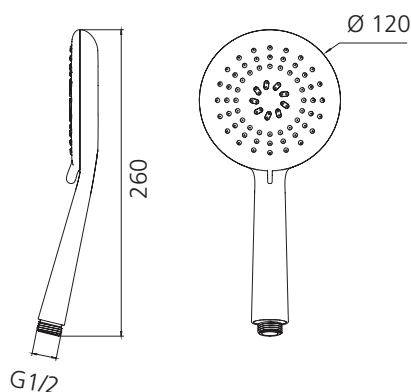

# Copenhagen

CO71801CR

Chrome Hand Shower Head

All dimensions in mm

## Specifications /

<b>WELs rating</b>	3 Stars, 9 L per minute
<b>Temperature rating (min / max)</b>	1°C - 65°C
<b>Pressure rating (min / max)</b>	150 kPa - 500 kPa
<b>Finish</b>	Chrome (electroplating)
<b>Shower head functions</b>	Three spray functions
<b>Materials</b>	ABS Plastic
<b>Water supply</b>	Mains
<b>Connections</b>	G1/2 Male
<b>Product weight</b>	0.20 kg
<b>Parts List</b>	Hand shower x 1
<b>Warranty</b>	5 years replacement parts and finish; 1 year labour (see Oliveri website for full details)
<b>Maintenance and care instructions</b>	All surfaces should be cleaned with mild liquid detergent or soap and water. Do not use cream cleaners or citrus based cleaning products, as they are abrasive. Use of unsuitable cleaning agents may damage the surface. Any damage caused in this way will not be covered by warranty.